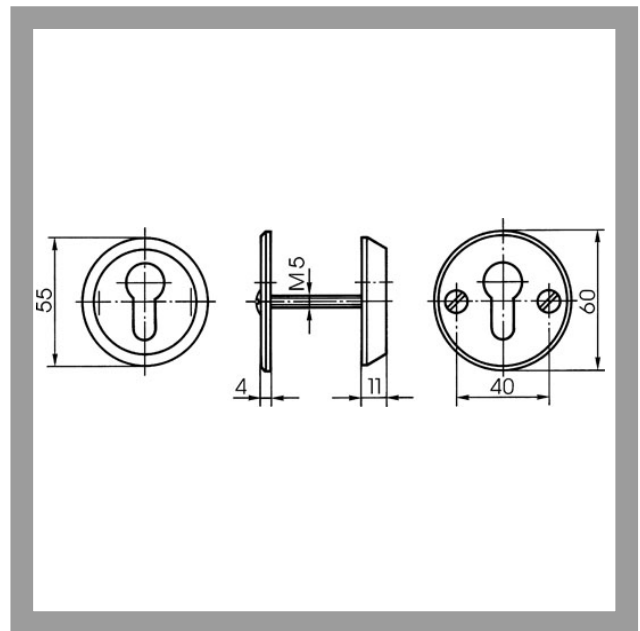

Area of Application

IKON security escutcheons with profile locking cylinder cut-out and without a cylinder cover ensure that locking cylinders are securely mounted on house and apartment entrance doors. They effectively resist intrusion attempts involving break-in or extraction of the cylinder. A locking cylinder with drilling protection should be utilised when employing escutcheons without a cylinder cover.

ASSA ABLOY

ASSA ABLOY, the global leader
in door opening solutions

1260 Brass security escutcheon

Round

Product description

- Up to 42mm door thickness
- Material internal escutcheon: brass
- External escutcheon - brass
- Standard surface, satin nickel-plated (FB=MV)
- Other colours: polished brass (FB=MP)
- Fixing of external backplate from inside with 2 M5 through-bolts