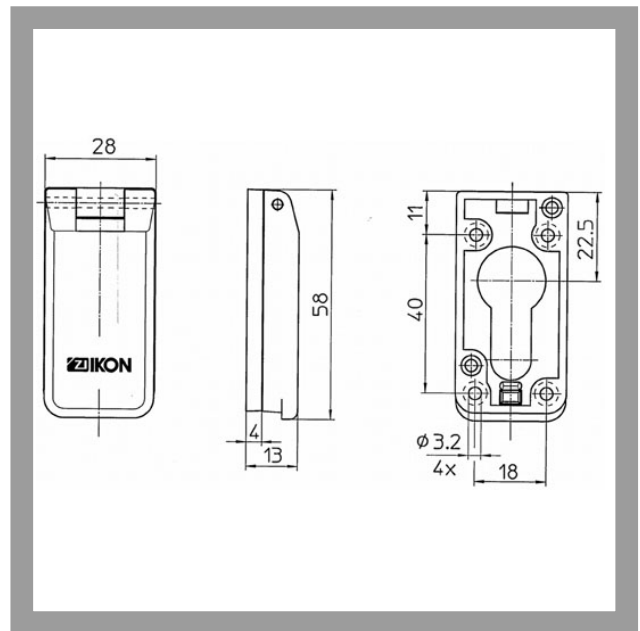

## Product description

- Material: plastic, pebble grey
- Width 28mm, length 58mm, height adjustment 5-10mm