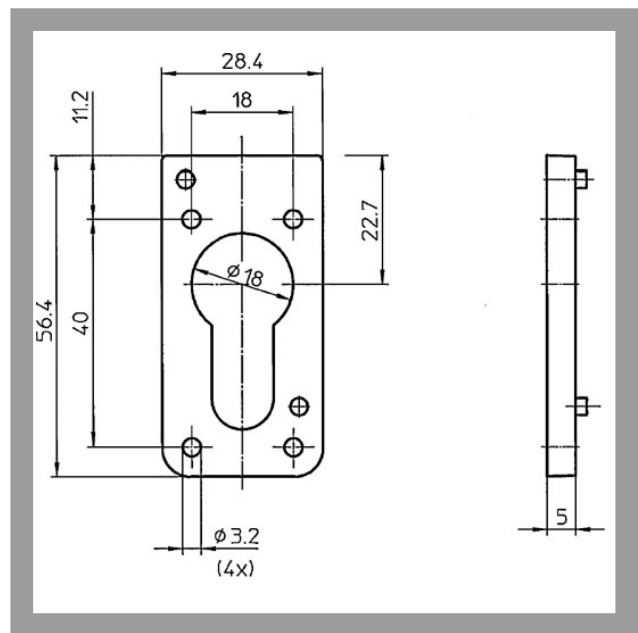

1280 Shim for escutcheon 1279

Product description

- Material: plastic, pebble grey
- Dimension (ABM=) 5mm

Compatible ASSA ABLOY products

- Escutcheon with rain protection cover 1279

Scope of delivery

- 10 Shims