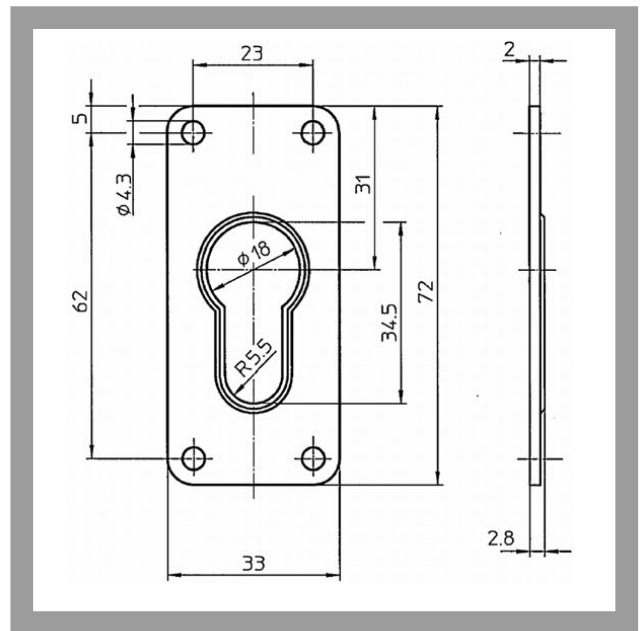

1286 Shim for escutcheon 1288

Door fittings

Escutcheons

IKON provides a wide range of accessories and spare parts. Please note that the overall quality of IKON products can only be ensured if suitable original components are used.

ASSA ABLOY

ASSA ABLOY, the global leader
in door opening solutions

1286 Shim for escutcheon 1288

Product description

- Material: plastic, pebble grey
- Standard dimension (ABM=) 2mm
- Other dimensions: (ABM=) 5mm