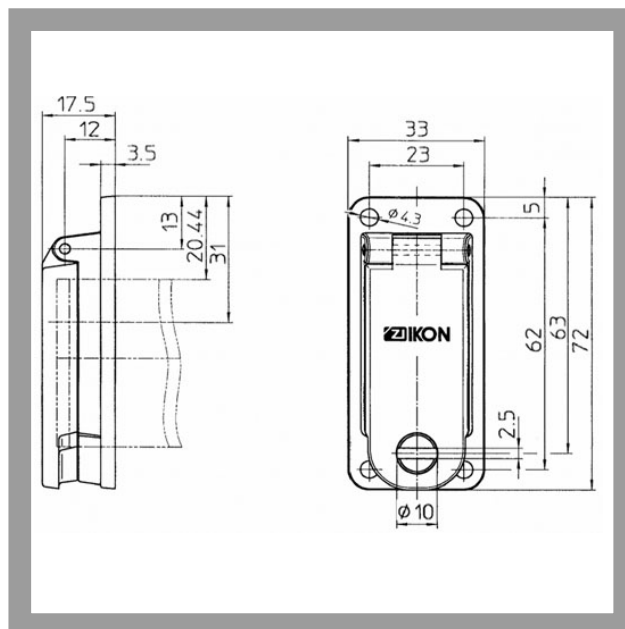

ASSA ABLOY

ASSA ABLOY, the global leader
in door opening solutions

1288 Escutcheon with rain protection cover and toggle lock

Product description

- Material: plastic, pebble grey
- Width 33mm, length 72mm, height adjustment 11-13mm