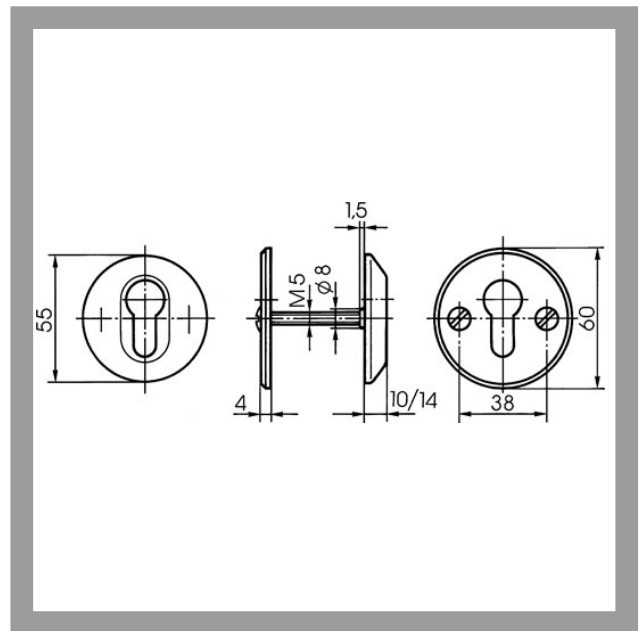

## Product description

- Up to 45mm door thickness
- Material internal escutcheon: brass
- Material external escutcheon: sintered steel, polished and painted
- Standard colour polished chrome (FB=PC)
- Fixing of external backplate from inside with 2 M5 through-bolts