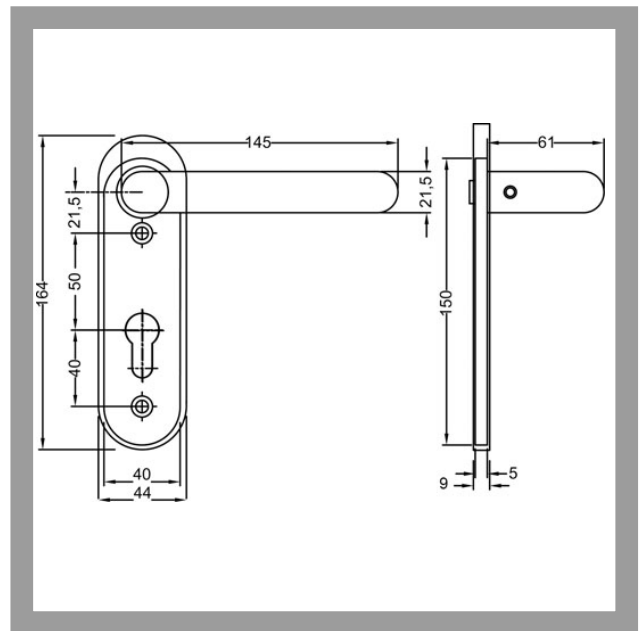

## Product description

- Basic solid steel design - Steel core in handle - Covered with black plastic cap - complies with DIN 18273
- External backplate thickness 9mm - Internal backplate thickness 9mm
- Distance 72mm with 9mm split spindle, for fire doors (ABM=72/9)
- Double concealed screw
- Standard finish black (FB=SW)
- Available for door thicknesses 44-66mm, prepared for profile cylinder
- Oval design