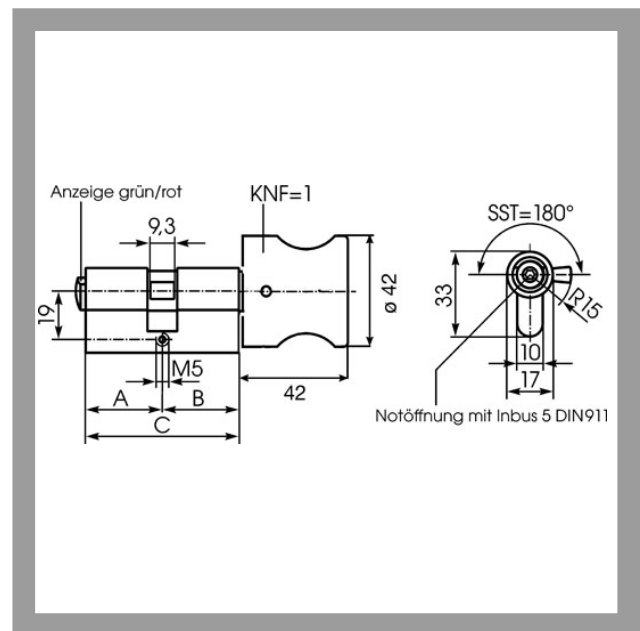

Area of Application

Universal knob cylinders are frequently used in sanitary rooms. The inner rotary knob is used for simple locking of the door, therefore a key is not required for the inside. The locked status is indicated with coloured markings (red/green) on the outside. For safety reasons the cylinder can be actuated simply with an Allen key from the outside.

IKON
ASSA ABLOY

ASSA ABLOY, the global leader
in door opening solutions

1534,KNF=1 Knob cylinder

With red/green indicator and emergency opening with Allen key 5 A/F

Product description

- Round knob with handle grip, anodised aluminium, 42mm diameter
- Brass cylinder
- Standard knob colour nickel silver (KNF=1F2)
- Other knob colours: silver (KNF=1F1)
- Standard finish, satin nickel-plated (OF=MV)
- Other surfaces: brass, mat brushed (OF=MG), polished brass (OF=MP)
- Standard cylinder length 61mm (C) - A/B (L=30/30) see TK5 system for other installation lengths
- Standard cam position (SST=90°)
- Locking function on one side with knob, emergency opening on other side with Allen key A/F 5
- Cam made of break and corrosion-resistant nickel silver profile
- Version also available with a slot for emergency opening with a coin or Allen key A/F 5 (VAR=1901465-X-MUENZE)
- Please do not order this item with a lock number - It is a non-locking item.