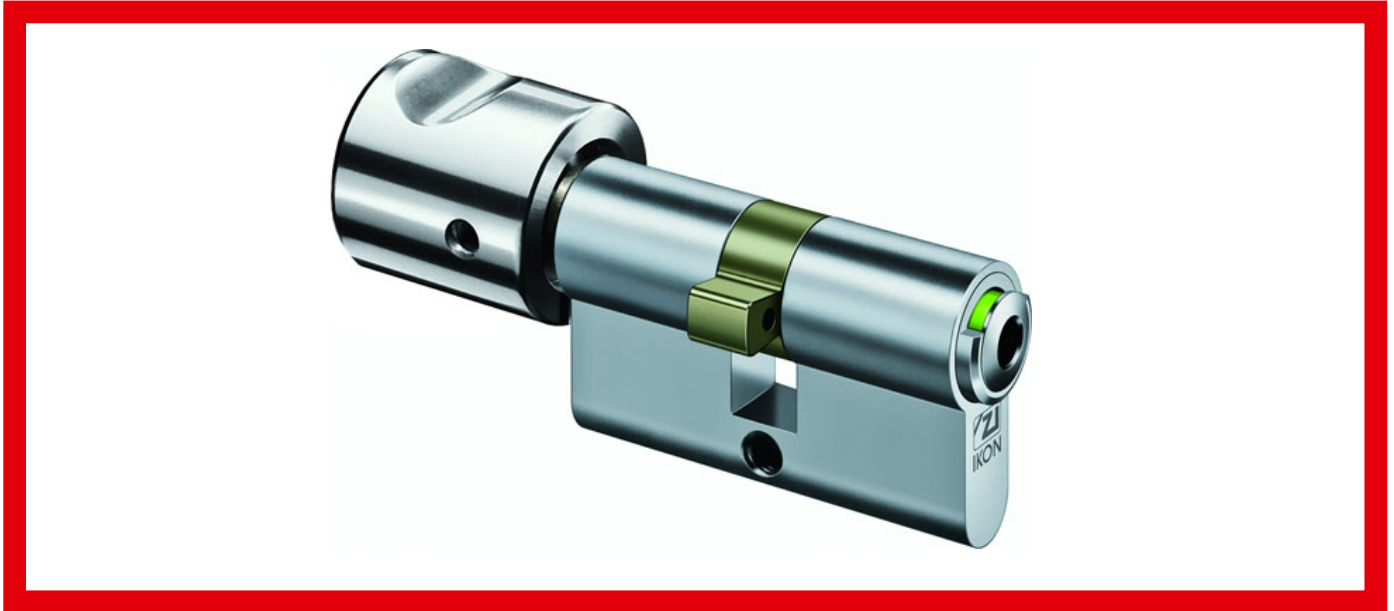

1534,KNF=1 Knob cylinder

With red/green indicator and emergency opening with Allen key 5 A/F

Mechanical locking cylinders

Special knob cylinder

Locking cylinders form the core element of secure locking systems and represent IKON's core competency. The product range meets challenging security requirements with sophisticated solutions. High-quality IKON locking cylinders provide high protection against intruders. Standard equipment in this respect includes anti-drilling devices, security cards and panic functions. Patented profiles are a direct result of decades of experience gained in precision engineering and are effectively equipped against even the latest intrusion or burglary techniques. These features include innovative VECTOR profiles and the IKON reversible key profile WSW-W10.

Area of Application

Universal knob cylinders are frequently used in sanitary rooms. The inner rotary knob is used for simple locking of the door, therefore a key is not required for the inside. The locked status is indicated with coloured markings (red/green) on the outside. For safety reasons the cylinder can be actuated simply with an Allen key from the outside.