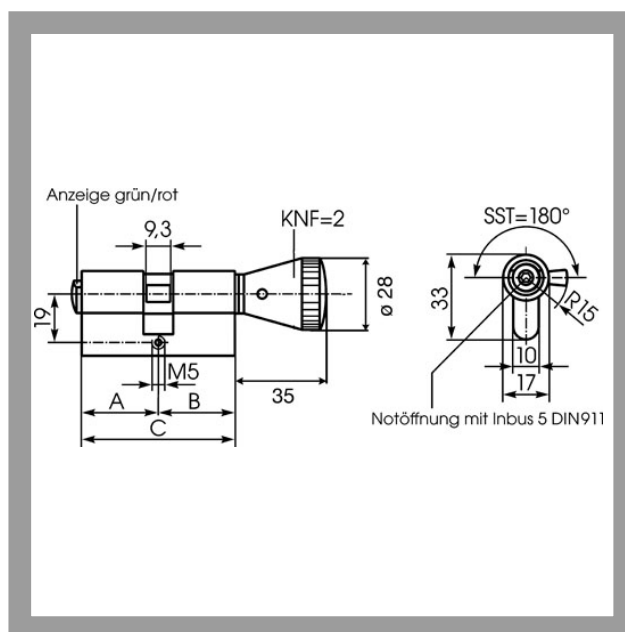

Area of Application

Universal knob cylinders are frequently used in sanitary rooms. The inner rotary knob is used for simple locking of the door, therefore a key is not required for the inside. The locked status is indicated with coloured markings (red/green) on the outside. For safety reasons the cylinder can be actuated simply with an Allen key from the outside.

IKON
ASSA ABLOY

ASSA ABLOY, the global leader
in door opening solutions

1534,KNF=2 Knob cylinder

With red/green indicator and emergency opening with Allen key 5 A/F

Product description

- Small tapered knob with 28 mm diameter
- Brass cylinder
- Standard knob colour satin nickel-plated (KNF=2MV)
- Other knob colours: brass, mat brushed (KNF=2MG), polished brass (KNF=2MP)
- Standard finish, satin nickel-plated (OF=MV)
- Other surfaces: brass, mat brushed (OF=MG), polished brass (OF=MP)
- Cam made of break and corrosion-resistant nickel silver profile
- Standard cylinder length 61 mm (C) - A/B (L=30/30) see TK5 system for other installation lengths
- Standard cam position (SST=90°)
- Locking function on one side with knob, emergency opening on other side with Allen key A/F 5
- Version also available with a slot for emergency opening with a coin or Allen key A/F 5 (VAR=1901465-X-MUENZE)
- Please do not order this item with a lock number - It is a non-locking item.