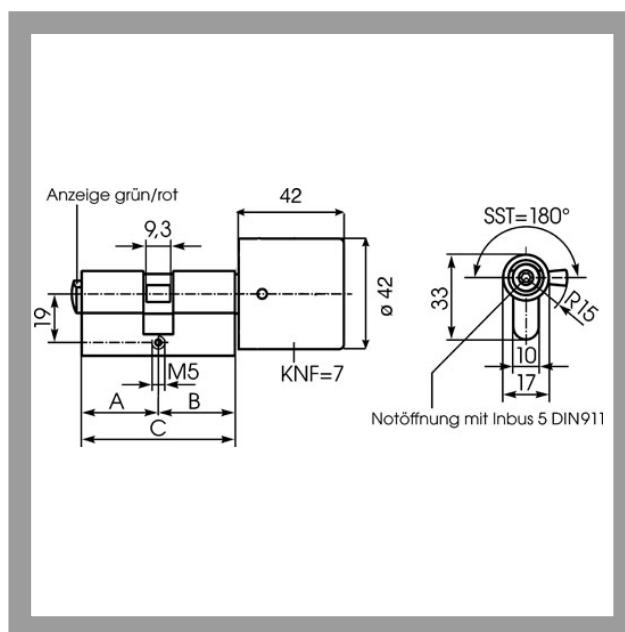

Area of Application

Universal knob cylinders are frequently used in sanitary rooms. The inner rotary knob is used for simple locking of the door, therefore a key is not required for the inside. The locked status is indicated with coloured markings (red/green) on the outside. For safety reasons the cylinder can be actuated simply with an Allen key from the outside.

IKON
ASSA ABLOY

ASSA ABLOY, the global leader
in door opening solutions

1534,KNF=7 Knob cylinder

With red/green indicator and emergency opening with Allen key 5 A/F

Product description

- Round nylon knob, 42mm diameter
- Brass cylinder
- Standard knob colour blue (KNF=7BL)
- Other knob colours: brown (KNF=7BN), yellow (KNF=7GE), red (KNF=7RT), dark blue (KNF=7DBL), green (KNF=7GN), white (KNF=7WS), dark green (KNF=7DGN), grey (KNF=7GR), black (KNF=7SW), dark red (KNF=7DRT), light grey (KNF=7LGR), silver (KNF=7F1)
- Standard finish, satin nickel-plated (OF=MV)
- Other surfaces: brass, mat brushed (OF=MG), polished brass (OF=MP)
- Knob shaft extension in mm (KWV=20, 30, 40, 50, 60, 70, 80, 90, 100)
- Cam made of break and corrosion-resistant nickel silver profile
- Standard cylinder length 61mm (C) - A/B (L=30/30) see TK5 system for other installation lengths
- Standard cam position (SST=90°)
- Locking function on one side with knob, emergency opening on other side with Allen key A/F 5
- Version also available with a slot for emergency opening with a coin or Allen key A/F 5 (VAR=1901465-X-MUENZE)
- Please do not order this item with a lock number - It is a non-locking item.