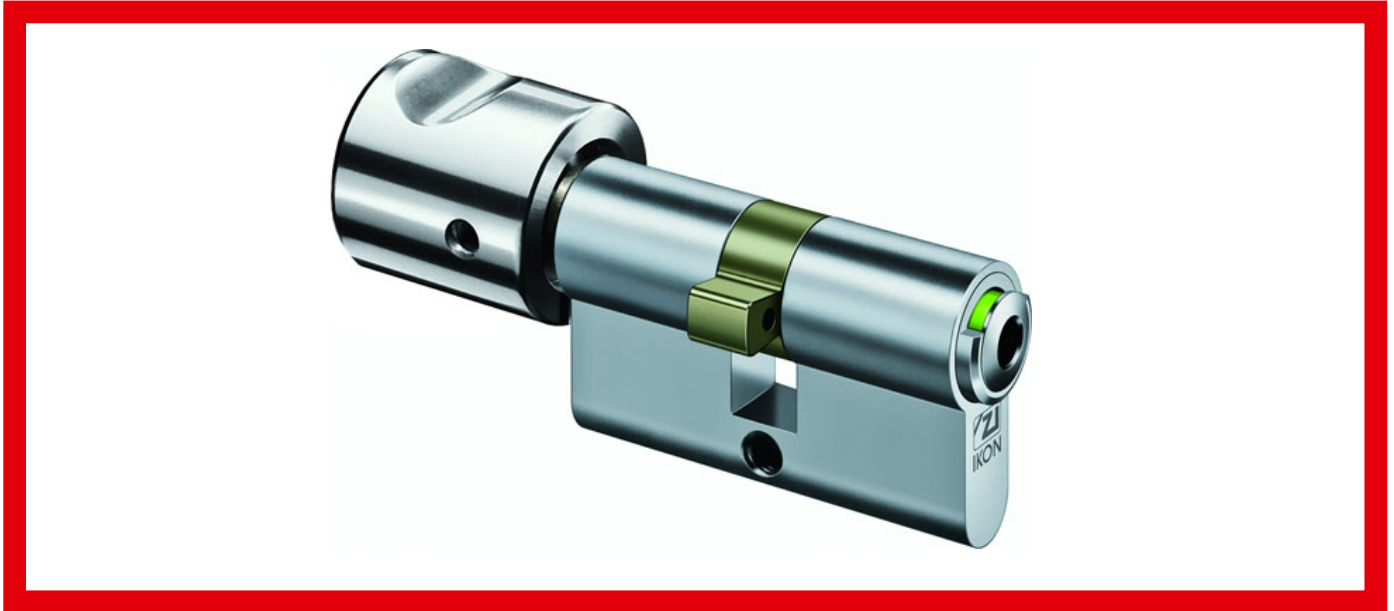

1534,KNF=9 Knob cylinder

With red/green indicator and emergency opening with Allen key 5 A/F

Mechanical locking cylinders

Special knob cylinder

Locking cylinders form the core element of secure locking systems and represent IKON's core competency. The product range meets challenging security requirements with sophisticated solutions. High-quality IKON locking cylinders provide high protection against intruders. Standard equipment in this respect includes anti-drilling devices, security cards and panic functions. Patented profiles are a direct result of decades of experience gained in precision engineering and are effectively equipped against even the latest intrusion or burglary techniques. These features include innovative VECTOR profiles and the IKON reversible key profile WSW-W10.

Area of Application

Universal knob cylinders are frequently used in sanitary rooms. The inner rotary knob is used for simple locking of the door, therefore a key is not required for the inside. The locked status is indicated with coloured markings (red/green) on the outside. For safety reasons the cylinder can be actuated simply with an Allen key from the outside.