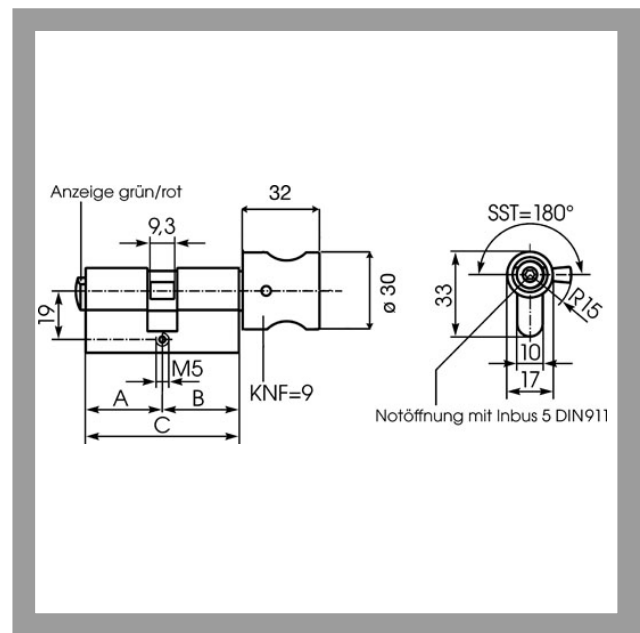

Area of Application

Universal knob cylinders are frequently used in sanitary rooms. The inner rotary knob is used for simple locking of the door, therefore a key is not required for the inside. The locked status is indicated with coloured markings (red/green) on the outside. For safety reasons the cylinder can be actuated simply with an Allen key from the outside.

IKON
ASSA ABLOY

ASSA ABLOY, the global leader
in door opening solutions

1534,KNF=9 Knob cylinder

With red/green indicator and emergency opening with Allen key 5 A/F

Product description

- Brass cylinder
- Round knob with recessed handle, anodised aluminium, 30 mm diameter
- Standard knob colour nickel silver (KNF=9F2)
- Other knob colours: silver (KNF=9F1)
- Standard finish, satin nickel-plated (OF=MV)
- Other surfaces: brass, mat brushed (OF=MG), polished brass (OF=MP)
- Knob shaft extension in mm (KWV=20, 30, 40, 50, 60, 70, 80, 90, 100)
- Cam made of break and corrosion-resistant nickel silver profile
- Standard cylinder length 61 mm (C) - A/B (L=30/30) see TK5 system for other installation lengths
- Standard cam position (SST=90°)
- Locking function on one side with knob, emergency opening on other side with Allen key A/F 5
- Version also available with a slot for emergency opening with a coin or Allen key A/F 5 (VAR=1901465-X-MUENZE)
- Please do not order this item with a lock number - It is a non-locking item.