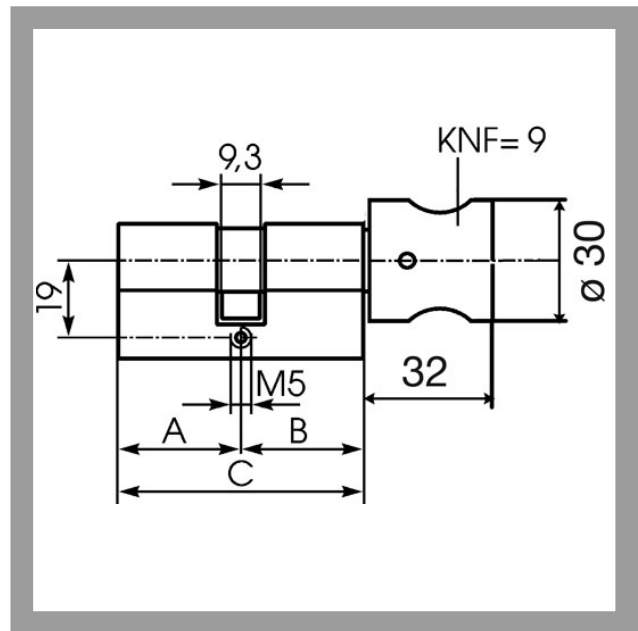

## Product description

- Brass cylinder
- Round knob with recessed handle, anodised aluminium, 30 mm diameter
- Standard knob colour nickel silver (KNF=9F2)
- Other knob colours: silver (KNF=9F1)
- Standard finish, satin nickel-plated (OF=MV)
- Other surfaces: brass, mat brushed (OF=MG), polished brass (OF=MP)
- Basic cylinder length 61 mm (C) - A/B (L=30/30) other installation lengths available
- Standard cam position (SST=30°)
- Knob shaft extension in mm (KWV=20, 30, 40, 50, 60, 70, 80, 90, 100)
- Cam made of break and corrosion-resistant nickel silver profile
- Please do not order this item with a lock number - It is a non-locking item.