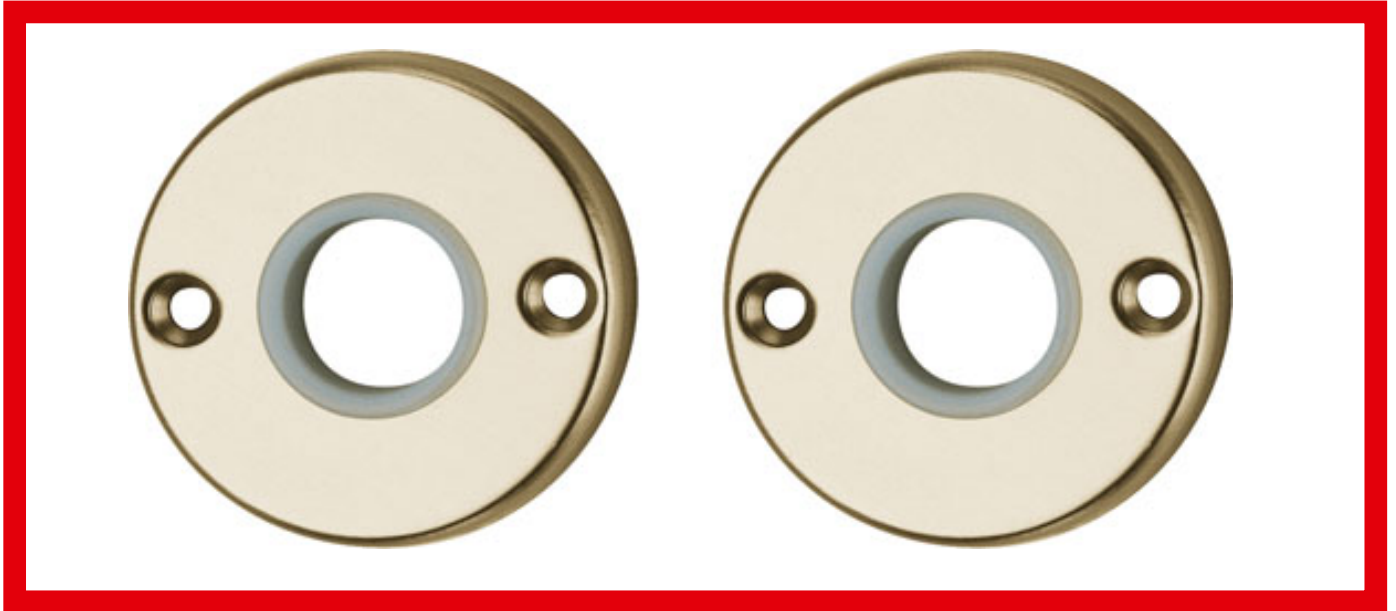

# 1M41,AUS=235 Handle rose screws visible

Door fittings

Escutcheons

The IKON construction and internal door fittings range covers a broad spectrum of applications and utilisation options. The range encompasses fittings, backplates, roses, escutcheons, handles and knobs for doors and windows. IKON also provides a large selection of premium-quality fittings for metal and UPVC frame doors. For example, the shortened 290/30 metal handle with retraction spring on a rose with concealed screws. The 474 handle on a rose is distinguished by its shortened U-shape, which provides the hand with particularly good hold.

## Area of Application

IKON aluminium escutcheons can be used for a variety of applications. Round, oval and squared escutcheons are utilised, either as dummy versions prepared for profile cylinders or handle roses accepting the door handle.

# 1M41,AUS=235 Handle rose screws visible

## Product description

- Suitable for all conventional handles and knobs
- Rose diameter 50mm
- Distance between fixing holes 38mm
- With 2 fixing holes
- Screw hole diameter 5mm
- Rose thickness 7mm
- Standard finish nickel silver (FB=F2)
- Alternative colours: silver (FB=F1) gold (FB=F3), Meta Colour 1003 coated (FB=MC), white RAL 9016 coated (FB=WS)
- Material: aluminium
- Round