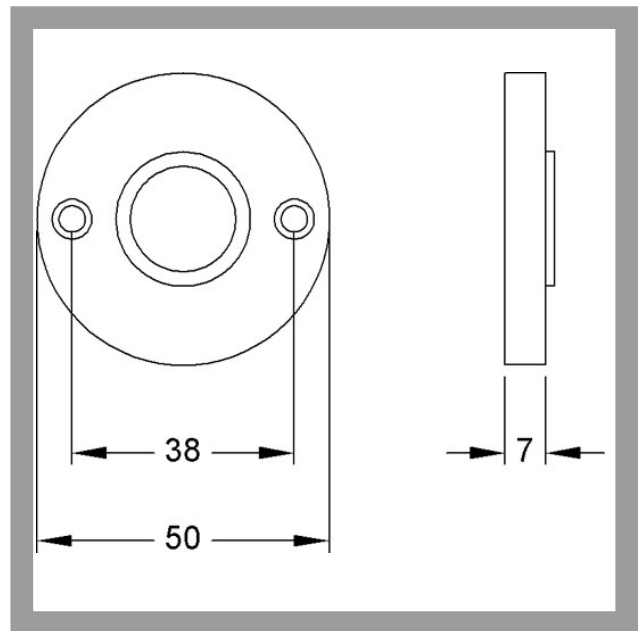

# 1M41,AUS=235 Handle rose screws visible

Door fittings

Escutcheons

The IKON construction and internal door fittings range covers a broad spectrum of applications and utilisation options. The range encompasses fittings, backplates, roses, escutcheons, handles and knobs for doors and windows. IKON also provides a large selection of premium-quality fittings for metal and UPVC frame doors. For example, the shortened 290/30 metal handle with retraction spring on a rose with concealed screws. The 474 handle on a rose is distinguished by its shortened U-shape, which provides the hand with particularly good hold.

# 1M41,AUS=235 Handle rose screws visible

## Product description

- Suitable for all conventional handles and knobs
- Rose diameter 50mm
- Distance between fixing holes 38mm
- With 2 fixing holes
- Screw hole diameter 5mm
- Rose thickness 7mm
- Standard finish nickel silver (FB=F2)
- Alternative colours: silver (FB=F1) gold (FB=F3), Meta Colour 1003 coated (FB=MC), white RAL 9016 coated (FB=WS)
- Material: aluminium
- Round