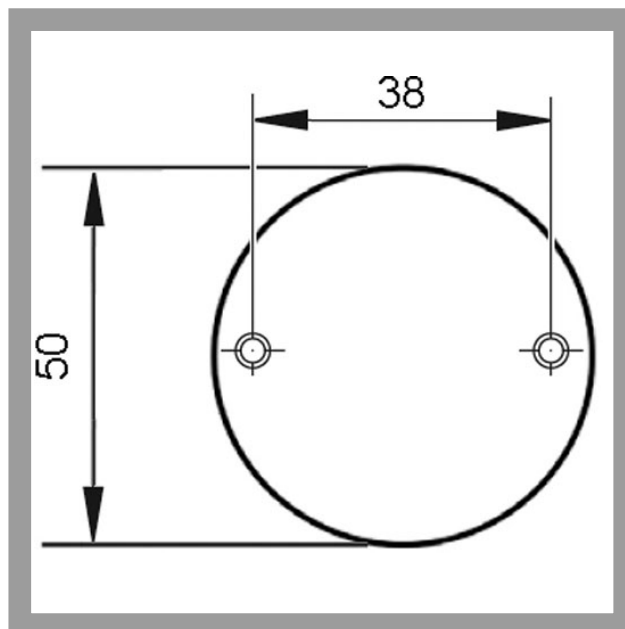

1M41,AUS=236 Blank rose round design

Door fittings

Escutcheons

The IKON construction and internal door fittings range covers a broad spectrum of applications and utilisation options. The range encompasses fittings, backplates, roses, escutcheons, handles and knobs for doors and windows. IKON also provides a large selection of premium-quality fittings for metal and UPVC frame doors. For example, the shortened 290/30 metal handle with retraction spring on a rose with concealed screws. The 474 handle on a rose is distinguished by its shortened U-shape, which provides the hand with particularly good hold.

ASSA ABLOY

ASSA ABLOY, the global leader
in door opening solutions

1M41,AUS=236 Blank rose round design

Product description

- Rose diameter 50mm
- Distance between fixing holes 38mm
- With 2 fixing holes
- Screw hole diameter 5mm
- Rose thickness 7mm
- Standard finish nickel silver (FB=F2)
- Alternative colours: silver (FB=F1) gold (FB=F3),
Meta Colour 1003 coated (FB=MC), white RAL
9016 coated (FB=WS)
- Material: aluminium
- Round

Scope of delivery

- 1 Pair of blank roses without fixing material

1M41,AUS=236 Blank rose round design

Article-No.	FB=
1M41 44367	F2
1M41 44366	F1

ASSA ABLOY
Sicherheitstechnik GmbH
Goerzallee 299
14167 Berlin
berlin@assaabloy.de
Tel. +4930 8106-0
Fax +4930 8106-26 00
www.assaabloy.de