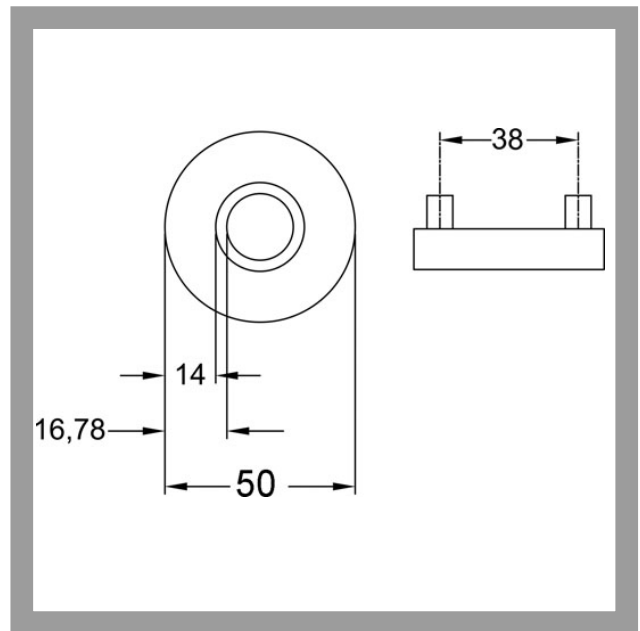

1M42,AUS=237 N Handle rose screws invisible

Door fittings

Escutcheons

The IKON construction and internal door fittings range covers a broad spectrum of applications and utilisation options. The range encompasses fittings, backplates, roses, escutcheons, handles and knobs for doors and windows. IKON also provides a large selection of premium-quality fittings for metal and UPVC frame doors. For example, the shortened 290/30 metal handle with retraction spring on a rose with concealed screws. The 474 handle on a rose is distinguished by its shortened U-shape, which provides the hand with particularly good hold.

ASSA ABLOY

ASSA ABLOY, the global leader
in door opening solutions

1M42,AUS=237 N Handle rose screws invisible

Product description

- Suitable for all conventional handles and knobs
- Plastic insert with covering cap (clip rose), concealed screws with cams
- Rose diameter 50mm
- Distance between fixing holes 38mm
- Screw hole diameter 5mm
- Rose thickness 7mm
- Standard finish nickel silver (FB=F2)
- Other colours: silver (FB=F1) gold (FB=F3)
- Material: aluminium
- Round