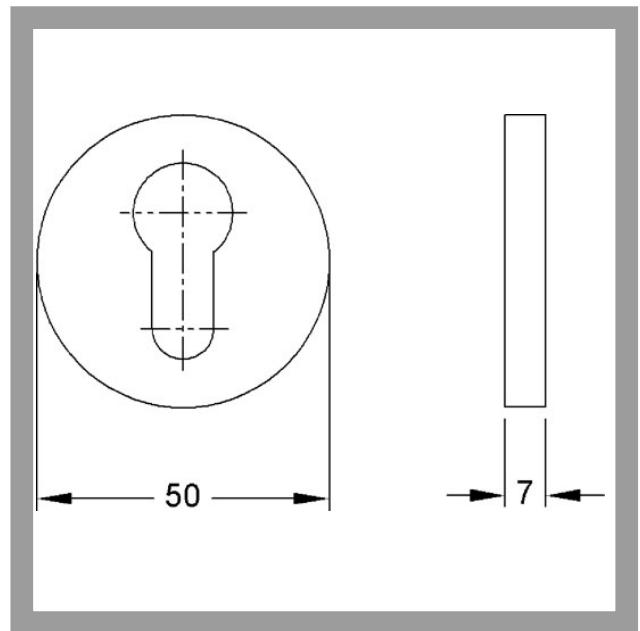

# 1M42,AUS=238 N Key escutcheon screws invisible

Door fittings

Escutcheons

The IKON construction and internal door fittings range covers a broad spectrum of applications and utilisation options. The range encompasses fittings, backplates, roses, escutcheons, handles and knobs for doors and windows. IKON also provides a large selection of premium-quality fittings for metal and UPVC frame doors. For example, the shortened 290/30 metal handle with retraction spring on a rose with concealed screws. The 474 handle on a rose is distinguished by its shortened U-shape, which provides the hand with particularly good hold.

## Product description

- Plastic insert with covering cap (clip rose), concealed screws with cams
- Rose diameter 50mm
- Distance between fixing holes 38mm
- Screw hole diameter 5mm
- Rose thickness 7mm
- Standard version prepared for profile cylinder (VAR=PZ)
- Other versions: prepared for tumbler key (VAR=BB)
- Standard finish nickel silver (FB=F2)
- Other colours: silver (FB=F1) gold (FB=F3)
- Material: aluminium
- Round