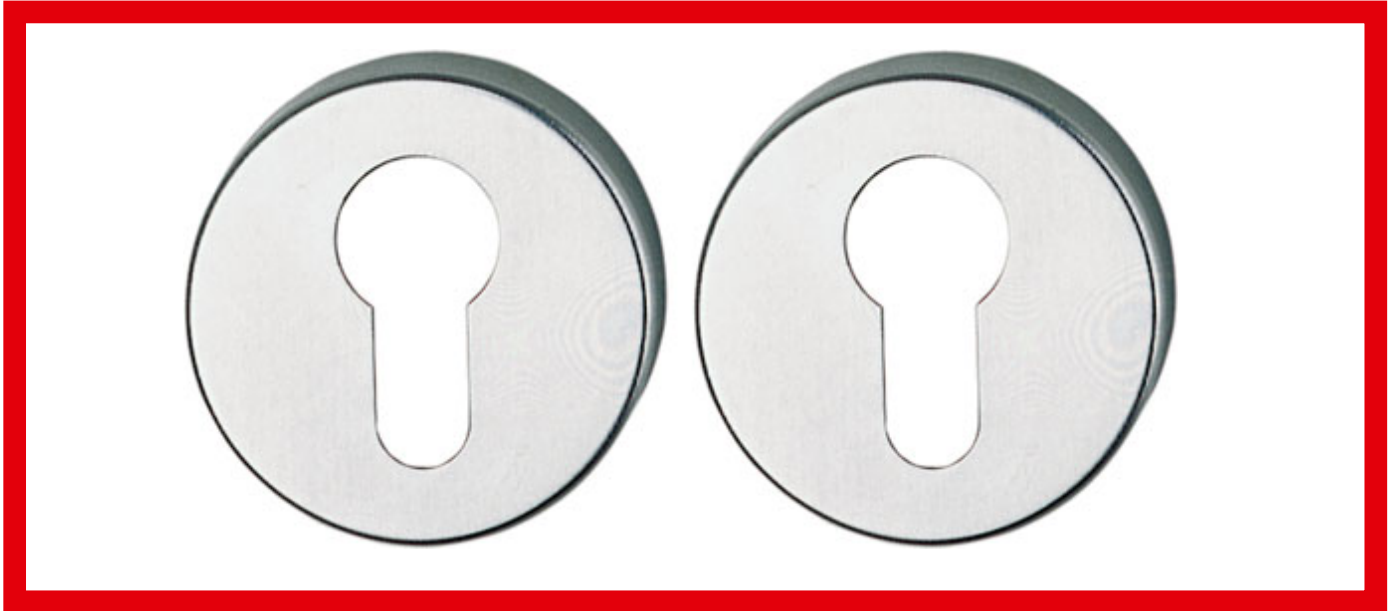

# 1M42,AUS=238 N Key escutcheon screws invisible

Door fittings

Escutcheons

The IKON construction and internal door fittings range covers a broad spectrum of applications and utilisation options. The range encompasses fittings, backplates, roses, escutcheons, handles and knobs for doors and windows. IKON also provides a large selection of premium-quality fittings for metal and UPVC frame doors. For example, the shortened 290/30 metal handle with retraction spring on a rose with concealed screws. The 474 handle on a rose is distinguished by its shortened U-shape, which provides the hand with particularly good hold.

## Area of Application

IKON aluminium escutcheons can be used for a variety of applications. Round, oval and squared escutcheons are utilised, either as dummy versions prepared for profile cylinders or handle roses accepting the door handle.

## Product description

- Plastic insert with covering cap (clip rose), concealed screws with cams
- Rose diameter 50mm
- Distance between fixing holes 38mm
- Screw hole diameter 5mm
- Rose thickness 7mm
- Standard version prepared for profile cylinder (VAR=PZ)
- Other versions: prepared for tumbler key (VAR=BB)
- Standard finish nickel silver (FB=F2)
- Other colours: silver (FB=F1) gold (FB=F3)
- Material: aluminium
- Round