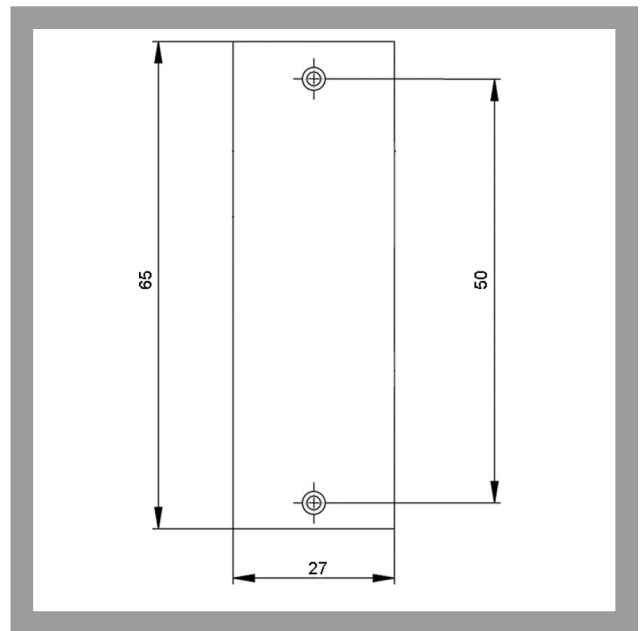

1M43,AUS=221 Square-edged blank rose

Door fittings

Escutcheons

The IKON construction and internal door fittings range covers a broad spectrum of applications and utilisation options. The range encompasses fittings, backplates, roses, escutcheons, handles and knobs for doors and windows. IKON also provides a large selection of premium-quality fittings for metal and UPVC frame doors. For example, the shortened 290/30 metal handle with retraction spring on a rose with concealed screws. The 474 handle on a rose is distinguished by its shortened U-shape, which provides the hand with particularly good hold.

ASSA ABLOY

ASSA ABLOY, the global leader
in door opening solutions

1M43,AUS=221 Square-edged blank rose

Product description

- Rose dimensions 65x27mm
- With 2 fixing holes
- Distance between fixing holes 50mm
- Screw hole diameter 5mm
- Rose thickness 7mm
- Standard finish nickel silver (FB=F2)
- Alternative colours: silver (FB=F1) gold (FB=F3), Meta Colour 1003 coated (FB=MC), white RAL 9016 coated (FB=WS)
- Material: aluminium
- Square-edged shape