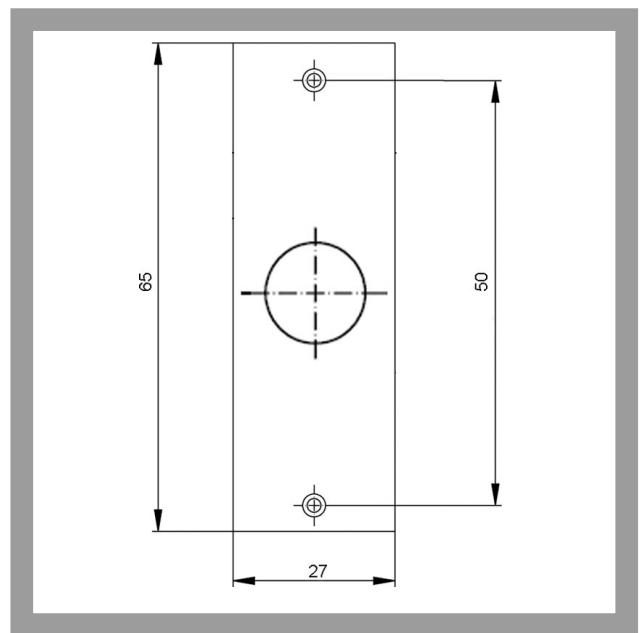

1M43,AUS=223 Square-edged handle rose

Door fittings

Escutcheons

The IKON construction and internal door fittings range covers a broad spectrum of applications and utilisation options. The range encompasses fittings, backplates, roses, escutcheons, handles and knobs for doors and windows. IKON also provides a large selection of premium-quality fittings for metal and UPVC frame doors. For example, the shortened 290/30 metal handle with retraction spring on a rose with concealed screws. The 474 handle on a rose is distinguished by its shortened U-shape, which provides the hand with particularly good hold.

IKON
ASSA ABLOY

ASSA ABLOY, the global leader
in door opening solutions

1M43,AUS=223 Square-edged handle rose

Product description

- Suitable for all conventional handles and knobs
- Rose dimensions 65x27mm
- With 2 fixing holes
- Distance between fixing holes 50mm
- Screw hole diameter 5mm
- Rose thickness 7mm
- Standard finish nickel silver (FB=F2)
- Alternative colours: silver (FB=F1) gold (FB=F3), Meta Colour 1003 coated (FB=MC), white RAL 9016 coated (FB=WS)
- Material: aluminium
- Square-edged shape