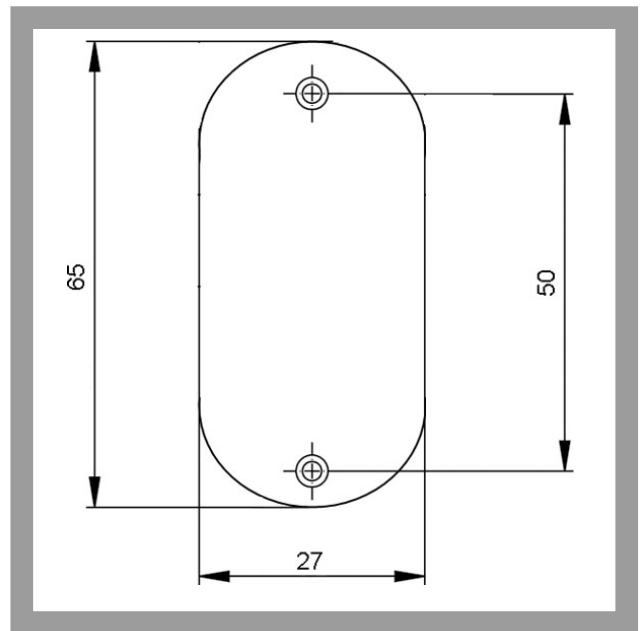

# 1M44,AUS=231 Blank rose oval design

Door fittings

Escutcheons

The IKON construction and internal door fittings range covers a broad spectrum of applications and utilisation options. The range encompasses fittings, backplates, roses, escutcheons, handles and knobs for doors and windows. IKON also provides a large selection of premium-quality fittings for metal and UPVC frame doors. For example, the shortened 290/30 metal handle with retraction spring on a rose with concealed screws. The 474 handle on a rose is distinguished by its shortened U-shape, which provides the hand with particularly good hold.

## Product description

- With 2 fixing holes
- Rose dimensions 65x27mm
- Distance between fixing holes 50mm
- Screw hole diameter 5mm
- Rose thickness 7mm
- Standard finish nickel silver (FB=F2)
- Alternative colours: silver (FB=F1) gold (FB=F3), Meta Colour 1003 coated (FB=MC), white RAL 9016 coated (FB=WS)
- Material: aluminium
- Oval