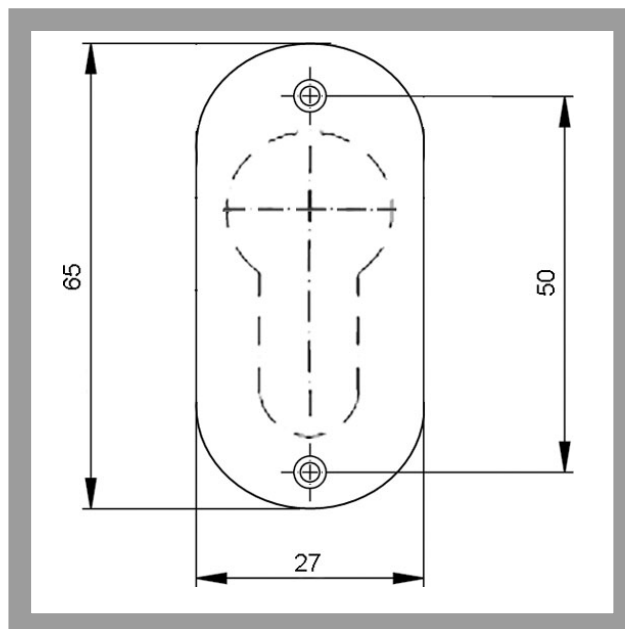

# 1M44,AUS=232 Key escutcheon oval design

Door fittings

Escutcheons

The IKON construction and internal door fittings range covers a broad spectrum of applications and utilisation options. The range encompasses fittings, backplates, roses, escutcheons, handles and knobs for doors and windows. IKON also provides a large selection of premium-quality fittings for metal and UPVC frame doors. For example, the shortened 290/30 metal handle with retraction spring on a rose with concealed screws. The 474 handle on a rose is distinguished by its shortened U-shape, which provides the hand with particularly good hold.

## Product description

- Escutcheon dimensions 65x27mm
- With 2 fixing holes
- Distance between fixing holes 50mm
- Screw hole diameter 5mm
- Escutcheon thickness 7mm
- Standard version prepared for profile cylinder (VAR=PZ)
- Standard finish nickel silver (FB=F2)
- Material: aluminium
- Oval
- Other versions: prepared for tumbler key (VAR=BB)
- Alternative colours: silver (FB=F1) gold (FB=F3), Meta Colour 1003 coated (FB=MC), white RAL 9016 coated (FB=WS)