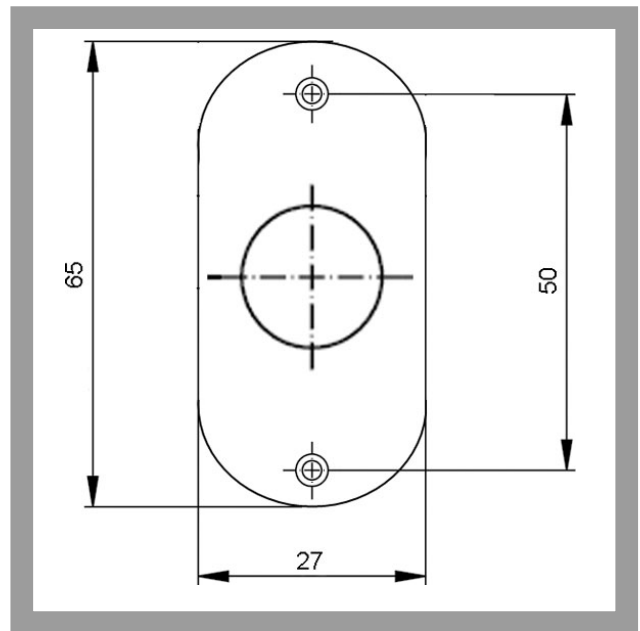

# 1M44,AUS=233 Handle rose oval design

Door fittings

Escutcheons

The IKON construction and internal door fittings range covers a broad spectrum of applications and utilisation options. The range encompasses fittings, backplates, roses, escutcheons, handles and knobs for doors and windows. IKON also provides a large selection of premium-quality fittings for metal and UPVC frame doors. For example, the shortened 290/30 metal handle with retraction spring on a rose with concealed screws. The 474 handle on a rose is distinguished by its shortened U-shape, which provides the hand with particularly good hold.

## Product description

- Suitable for all conventional handles and knobs
- Rose dimensions 65x27mm
- With 2 fixing holes
- Distance between fixing holes 50mm
- Screw hole diameter 5mm
- Rose thickness 7mm
- Standard finish nickel silver (FB=F2)
- Alternative colours: silver (FB=F1) gold (FB=F3), Meta Colour 1003 coated (FB=MC), white RAL 9016 coated (FB=WS)
- Material: aluminium
- Oval