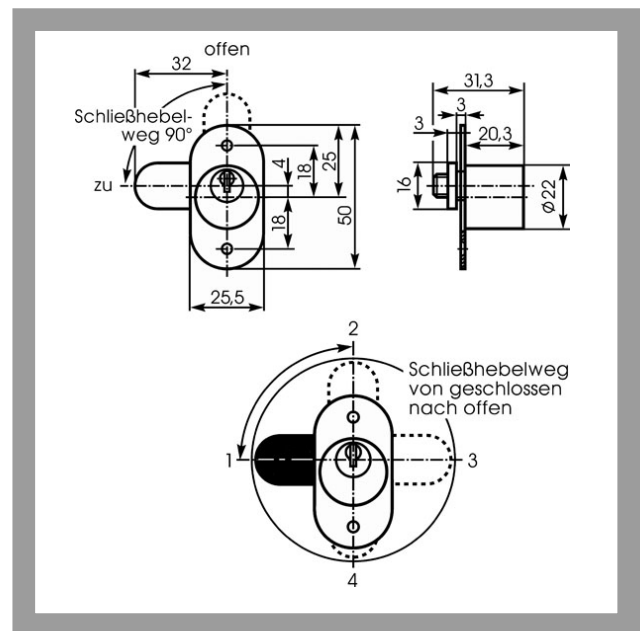

## Product description

- 5 pin tumblers
- Brass cylinder
- Standard finish, satin nickel-plated (OF=MV)
- Other surfaces: brass, mat brushed (OF=MG), polished brass (OF=MP)
- Standard locking lever SLHB= 434794
- Locking lever path 90°
- Key withdrawal only in locked position
- Locking direction specification SST=1-2 or SST=... (from closed to open) necessary
- Available for type H locking systems (AA=H)
- Available for individual locking with standard locking (AA=NML), without security card
- Core pins made of special wear-resistant bronze