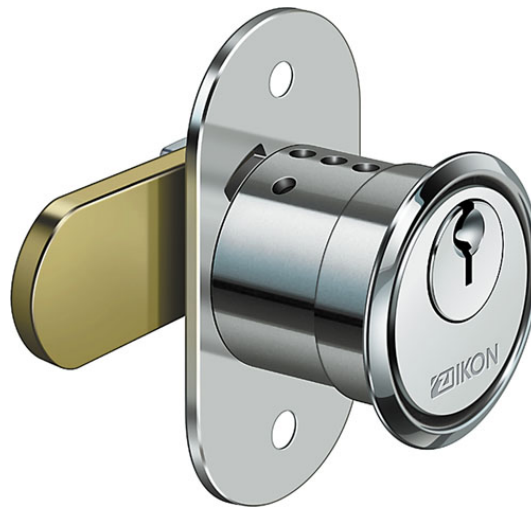

# 2104 Furniture cylinder system MK5

Mechanical locking cylinders

Furniture cylinders and locks

MK5 system, 22mm diameter with locking lever

Locking cylinders form the core element of secure locking systems and represent IKON's core competency. The product range meets challenging security requirements with sophisticated solutions. High-quality IKON locking cylinders provide high protection against intruders. Standard equipment in this respect includes anti-drilling devices, security cards and panic functions. Patented profiles are a direct result of decades of experience gained in precision engineering and are effectively equipped against even the latest intrusion or burglary techniques. These features include innovative VECTOR profiles and the IKON reversible key profile WSW-W10.

#### Area of Application

Furniture cylinders and locking knobs are mainly used for office furniture or cabinets. IKON supplies different shapes and types of furniture cylinders and locking knobs to suit various applications. IKON furniture cylinder and locking knobs are most effective when used in conjunction with suitable IKON furniture locks.

# 2104 Furniture cylinder system MK5

MK5 system, 22mm diameter with locking lever

## Product description

- 5 pin tumblers
- Brass cylinder
- Standard finish, satin nickel-plated (OF=MV)
- Other surfaces: brass, mat brushed (OF=MG), polished brass (OF=MP)
- Standard locking lever SLHB= 434794
- Locking lever path 90°
- Key withdrawal only in locked position
- Locking direction specification SST=1-2 or SST=... (from closed to open) necessary
- Available for type H locking systems (AA=H)
- Available for individual locking with standard locking (AA=NML), without security card
- Core pins made of special wear-resistant bronze