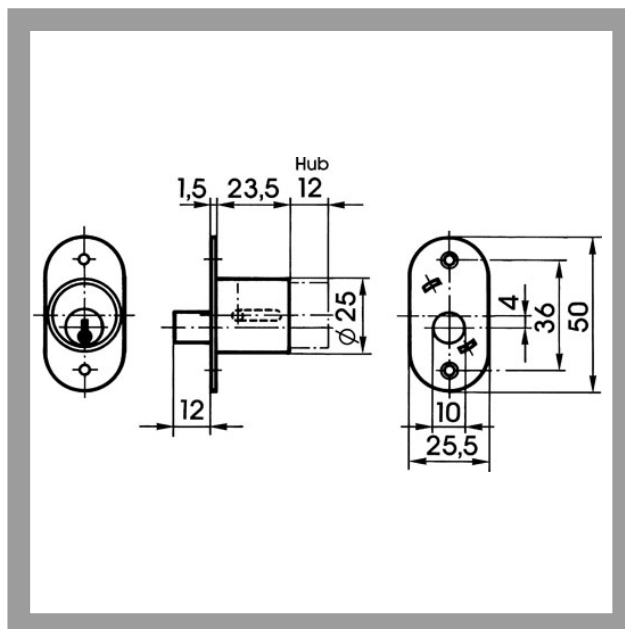

2123 Furniture push-in cylinder system MK5

Mechanical locking cylinders

Furniture cylinders and locks

25mm diameter for wooden sliding doors

Locking cylinders form the core element of secure locking systems and represent IKON's core competency. The product range meets challenging security requirements with sophisticated solutions. High-quality IKON locking cylinders provide high protection against intruders. Standard equipment in this respect includes anti-drilling devices, security cards and panic functions. Patented profiles are a direct result of decades of experience gained in precision engineering and are effectively equipped against even the latest intrusion or burglary techniques. These features include innovative VECTOR profiles and the IKON reversible key profile WSW-W10.

IKON
ASSA ABLOY

ASSA ABLOY, the global leader
in door opening solutions

2123 Furniture push- in cylinder system MK5

25mm diameter for wooden sliding doors

Product description

- 5 pin tumblers
- Brass cylinder
- Standard finish, satin nickel-plated (OF=MV)
- Bespoke finishes not available
- Extended round bolt at rear
- Can only be combined with MK5 system cylinders
- Available for individual locking with standard locking (AA=NML), without security card
- Available for type H locking systems (AA=H)
- Core pins made of special wear-resistant bronze