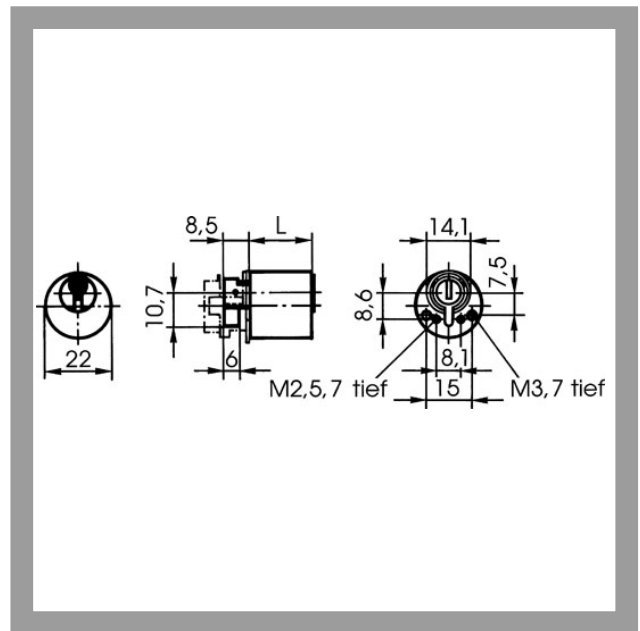

## Product description

- 5 pin tumblers
- Brass cylinder
- Standard finish, satin nickel-plated (OF=MV)
- Other surfaces: brass, mat brushed (OF=MG), polished brass (OF=MP)
- Standard cylinder length L=20mm
- Other bespoke lengths in mm L= 25, 30, 35, 40
- Cylinder fixing with adapter
- Available for individual locking with standard locking (AA=NML), without security card
- Available for type H locking systems (AA=H)
- Can only be combined with MK5 system cylinders
- ASSA ABLOY will only accept responsibility for the correct function of cylinder and lock if those are applied in combination