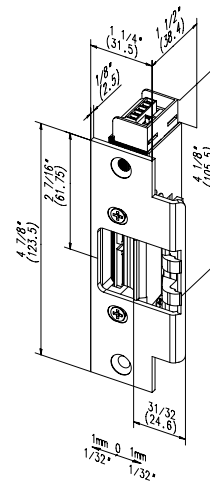

CE 77V142
Grade 1