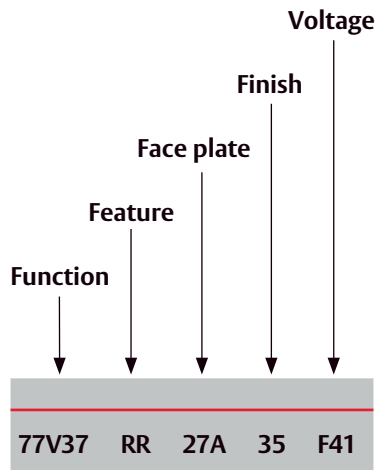

# How to order

	Function	Grade	Feature	Face Plate	Finish	Voltage	Amps
<b>77V17 Series</b>	77V17 (fail secure)	3	-- (no monitoring)	27A (short)	35 (Stainless Steel)	E41 (12V DC; fail secure)	.27
			RR (with monitoring)			F41 (24V DC; fail secure)	.12
	77V37 (fail safe)	3	-- (no monitoring)	27A (short)	35 (Stainless Steel)	E91 (12V DC; fail safe)	.235
			RR (with monitoring)			F91 (24V DC; fail safe)	.150
<b>77V54U Series</b>	77V54U (fail secure / fail safe)	1	- (no monitoring)	27A (short)	35 (Stainless Steel)	Q31 (12/24V AC/DC)	.210 (12V) .105 (24V)
			R (with monitoring)				
<b>77V142 Series</b>	77V142 (fail secure / fire rated)	1	F (no monitoring)	27A (short)	35 (Stainless Steel)	Q34 (12/24V AC/DC)	.210 (12V) .105 (24V)
			R (with monitoring)				