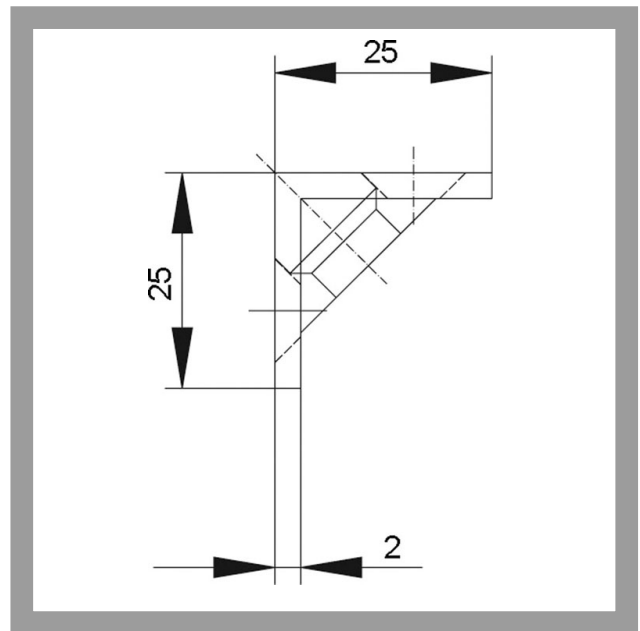

# 9M45,AUS=280 NA/2 Bracket- security strike plate for rebated doors

Security strike plates

Bracket strike plates

With two anchors for bolt locks

IKON security strike plates provide the fundamental security for main entrance doors to houses and apartments in conjunction with mortise locks, locking cylinders and security fittings and offer a high degree of security against attempts to break or lever doors open. IKON strike plates are anchored in masonry with extremely long heavy-duty rawlplugs. Solid steel drill hole guide bushes with a 45° slant are extremely resistant to extraction attempts. IKON supplies a wide range of high-quality security strike plates for different applications.

#### Area of Application

IKON security strike plates are anchored in the door frame and act as receptor for the latch and bolt of the mortise lock. The slanted screws on IKON strike plates provide a high degree of stability and security. The receiver bushes for the heavy-duty rawlplugs also act as drill hole guides.

## Product description

- Suitable for rebated doors
- Overall strike plate length 150mm
- Dimension on bolt side = 25mm
- Dimension on strike plate side = 2mm
- Available in dimensions 150x25x25mm
- With four fixing holes
- Material: brushed stainless steel