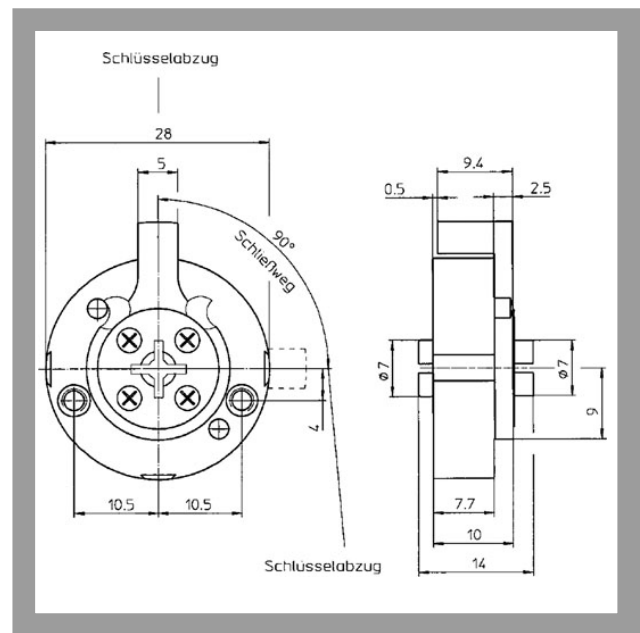

## 6-pin cross profile security lock

As variants of IKON pin cylinder systems, cross profiles provide security in the smallest of spaces. Rows of pins on three corresponding sides with minimal installation dimensions provide effective protection against manipulation. Cross profile locks are also available on request with a special paracentric profile. Suitable keys for concealed installation are available in different lengths from IKON.

## 6-pin cross profile security lock

### Product description

- Cam radius 18.5mm
- Lockable from both sides
- Opens on right and left
- Available with keyed different or keyed alike
- 2 key withdrawal positions
- Locking path 90°
- Brass housing, steel cam
- Fixing with 2 screws
- Available as S2 profile with standard locking and S9K profile with restricted locking with security card
- Cross profile keys are available in different lengths (SSL=) from 70mm to 130mm

### Scope of delivery

- 1 security lock
- 2 cross profile keys, length 100mm (C)