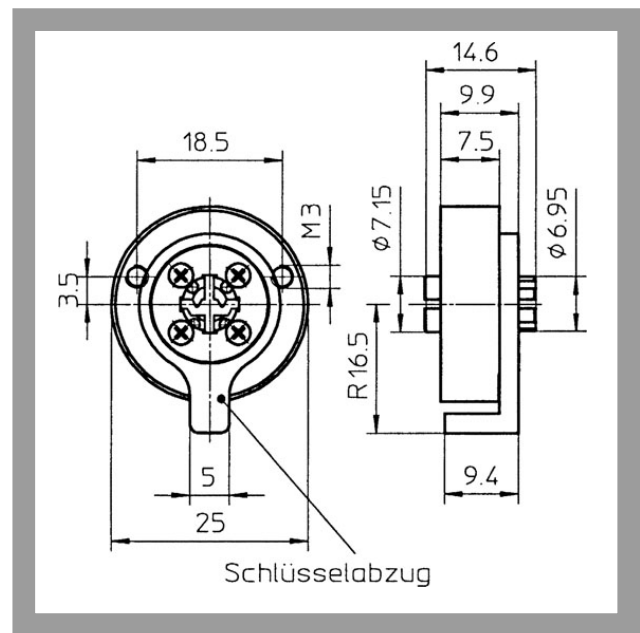

3044 Security lock with cross profile

Locks and locking systems with cross profile

Security locks with cross profile

6-pin cross profile security lock

As variants of IKON pin cylinder systems, cross profiles provide security in the smallest of spaces. Rows of pins on three corresponding sides with minimal installation dimensions provide effective protection against manipulation. Cross profile locks are also available on request with a special paracentric profile. Suitable keys for concealed installation are available in different lengths from IKON.

Area of Application

Application examples for IKON cross profile security locks are central units of alarm systems, metal lockers and cabinets, IT systems, cash boxes, contact switches, measuring and recording instruments, glass display cases or safes. Each existing tumbler or Chubb lock is transformed into a high-quality security lock by the cross profile lock. Locks with a keyway radius of 18.5mm or 16.5mm and a height of 8, 10, 12mm (with 6 tumblers) or 14 or 16mm (9 tumblers) are available for any conceivable type of lock.

ASSA ABLOY

ASSA ABLOY, the global leader
in door opening solutions

3044 Security lock with cross profile

6-pin cross profile security lock

Product description

- Opens on right and left
- Lockable from both sides
- Available with keyed different or keyed alike
- Optionally available with drilling protection
- Locking path 360°
- Brass housing, steel locking lever
- Available as S9K profile with restricted locking with security card and optionally with drilling protection, S9M profile with restricted locking without security card
- Cross profile keys are available in different lengths (SSL=) from 70mm to 130mm

Accessories/Individual parts

- Cross profile key blank S100,SYS=KR

Compatible ASSA ABLOY products

- Escutcheon for cross profile security locks 1292
- Maintenance spray 8511

Scope of delivery

- 1 security lock
- 2 cross profile keys, length 85mm (B)