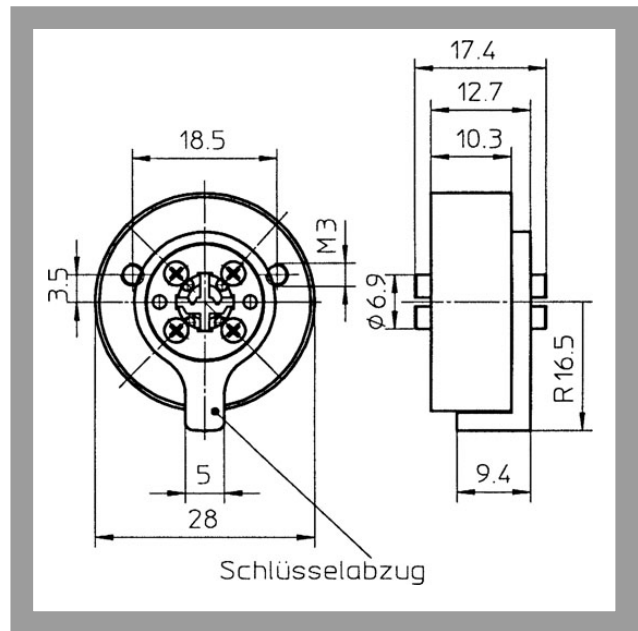

3045 Security lock with cross profile

Locks and locking systems with cross profile

Security locks with cross profile

9-pin cross profile security lock

As variants of IKON pin cylinder systems, cross profiles provide security in the smallest of spaces. Rows of pins on three corresponding sides with minimal installation dimensions provide effective protection against manipulation. Cross profile locks are also available on request with a special paracentric profile. Suitable keys for concealed installation are available in different lengths from IKON.

Area of Application

Application examples for IKON cross profile security locks are central units of alarm systems, metal lockers and cabinets, IT systems, cash boxes, contact switches, measuring and recording instruments, glass display cases or safes. Each existing tumbler or Chubb lock is transformed into a high-quality security lock by the cross profile lock. Locks with a keyway radius of 18.5mm or 16.5mm and a height of 8, 10, 12mm (with 6 tumblers) or 14 or 16mm (9 tumblers) are available for any conceivable type of lock.

IKON
ASSA ABLOY

ASSA ABLOY, the global leader
in door opening solutions

3045 Security lock with cross profile

9-pin cross profile security lock

Product description

- Lockable from both sides
- Opens on right and left
- Available with keyed different or keyed alike
- Includes drilling protection
- Locking path 360°
- Brass housing, steel locking lever
- Available as S9K profile with restricted locking with security card
- Cross profile keys are available in different lengths (SSL=) from 70mm to 130mm

Accessories/Individual parts

- Cross profile key blank S100,SYS=KR

Compatible ASSA ABLOY products

- Maintenance spray 8511
- Escutcheon for cross profile security locks 1292

Scope of delivery

- 1 security lock
- 2 cross profile keys, length 85mm (B)