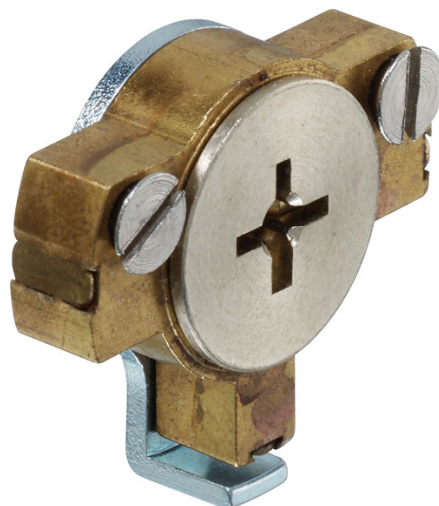

3101 Security lock with cross profile

Locks and locking systems with cross profile

Security locks with cross profile

6-pin cross profile security lock

As variants of IKON pin cylinder systems, cross profiles provide security in the smallest of spaces. Rows of pins on three corresponding sides with minimal installation dimensions provide effective protection against manipulation. Cross profile locks are also available on request with a special paracentric profile. Suitable keys for concealed installation are available in different lengths from IKON.

Area of Application

Application examples for IKON cross profile security locks are central units of alarm systems, metal lockers and cabinets, IT systems, cash boxes, contact switches, measuring and recording instruments, glass display cases or safes. Each existing tumbler or Chubb lock is transformed into a high-quality security lock by the cross profile lock. Locks with a keyway radius of 18.5mm or 16.5mm and a height of 8, 10, 12mm (with 6 tumblers) or 14 or 16mm (9 tumblers) are available for any conceivable type of lock.

IKON
ASSA ABLOY

ASSA ABLOY, the global leader
in door opening solutions

3101 Security lock with cross profile

6-pin cross profile security lock

Product description

- Cam radius 16.5mm
- Height 8mm
- Opens on right and left
- Lockable from both sides
- Available with keyed different or keyed alike
- Key withdrawal only in locked position
- Locking path 360°
- Brass housing, steel cam
- Fixing with 2 screws
- Available for new locks as S2 profile with standard locking
- Cross profile keys are available in different lengths (SSL=) from 70mm to 130mm

Accessories/Individual parts

- Cross profile key blank S100,SYS=KR

Compatible ASSA ABLOY products

- Escutcheon for cross profile security locks 1292
- Maintenance spray 8511

Scope of delivery

- 1 security lock
- 2 cross profile keys, length 70mm (A)