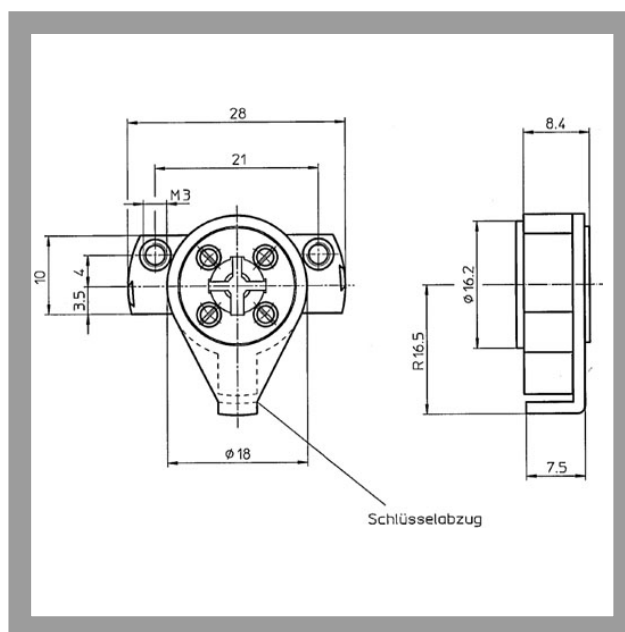

3101 Security lock with cross profile

Locks and locking systems with cross profile

Security locks with cross profile

6-pin cross profile security lock

As variants of IKON pin cylinder systems, cross profiles provide security in the smallest of spaces. Rows of pins on three corresponding sides with minimal installation dimensions provide effective protection against manipulation. Cross profile locks are also available on request with a special paracentric profile. Suitable keys for concealed installation are available in different lengths from IKON.

Area of Application

Application examples for IKON cross profile security locks are central units of alarm systems, metal lockers and cabinets, IT systems, cash boxes, contact switches, measuring and recording instruments, glass display cases or safes. Each existing tumbler or Chubb lock is transformed into a high-quality security lock by the cross profile lock. Locks with a keyway radius of 18.5mm or 16.5mm and a height of 8, 10, 12mm (with 6 tumblers) or 14 or 16mm (9 tumblers) are available for any conceivable type of lock.

IKON
ASSA ABLOY

ASSA ABLOY, the global leader
in door opening solutions

3101 Security lock with cross profile

6-pin cross profile security lock

Product description

- Cam radius 16.5mm
- Height 8mm
- Opens on right and left
- Lockable from both sides
- Available with keyed different or keyed alike
- Key withdrawal only in locked position
- Locking path 360°
- Brass housing, steel cam
- Fixing with 2 screws
- Available for new locks as S2 profile with standard locking
- Cross profile keys are available in different lengths (SSL=) from 70mm to 130mm

Accessories/Individual parts

- Cross profile key blank S100,SYS=KR

Compatible ASSA ABLOY products

- Escutcheon for cross profile security locks 1292
- Maintenance spray 8511

Scope of delivery

- 1 security lock
- 2 cross profile keys, length 70mm (A)