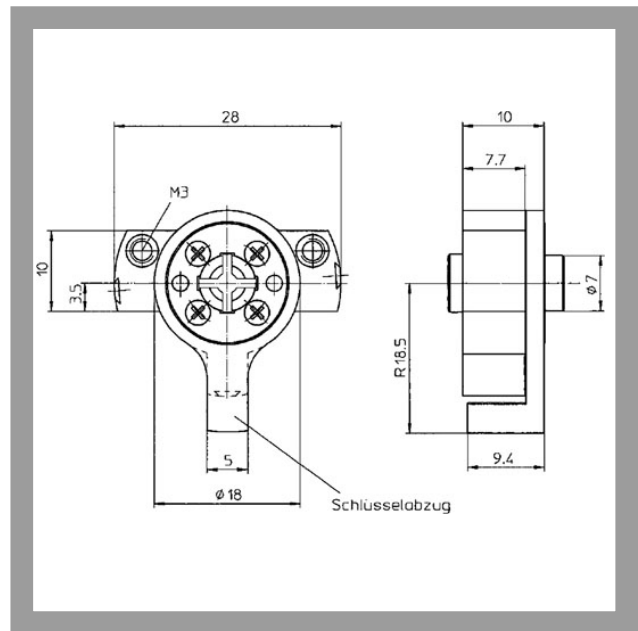

## 6-pin cross profile security lock

As variants of IKON pin cylinder systems, cross profiles provide security in the smallest of spaces. Rows of pins on three corresponding sides with minimal installation dimensions provide effective protection against manipulation. Cross profile locks are also available on request with a special paracentric profile. Suitable keys for concealed installation are available in different lengths from IKON.

### Area of Application

Application examples for IKON cross profile security locks are central units of alarm systems, metal lockers and cabinets, IT systems, cash boxes, contact switches, measuring and recording instruments, glass display cases or safes. Each existing tumbler or Chubb lock is transformed into a high-quality security lock by the cross profile lock. Locks with a keyway radius of 18.5mm or 16.5mm and a height of 8, 10, 12mm (with 6 tumblers) or 14 or 16mm (9 tumblers) are available for any conceivable type of lock.

### Product description

- Cam radius 18.5mm
- Height 10mm
- Opens on right and left
- Lockable from both sides
- Available with keyed different or keyed alike
- Key withdrawal only in locked position
- Locking path 360°
- Brass housing, steel cam
- Fixing with 2 screws
- Available for new locks as S2 profile with standard locking, S3 with restricted locking without security card and SE1K profile with restricted locking with security card
- Cross profile keys are available in different lengths (SSL=) from 70mm to 130mm

### Scope of delivery

- 1 security lock
- 2 cross profile keys, length 70mm (A)