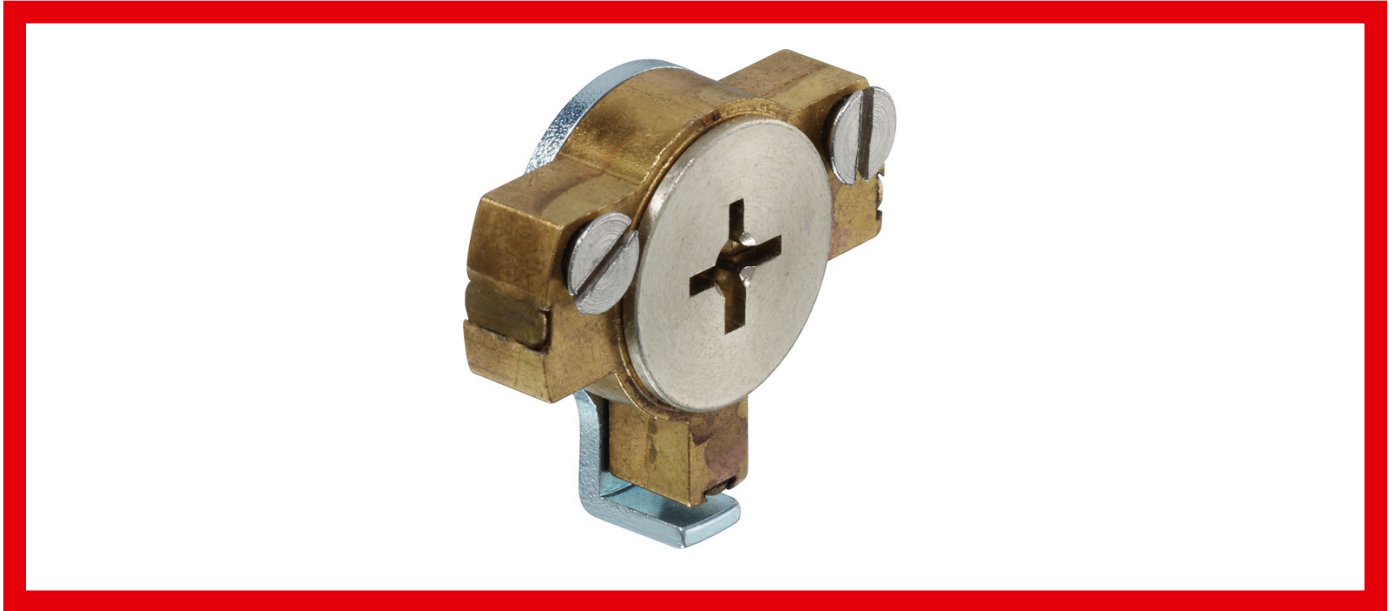

# 3102 Security lock with cross profile

Locks and locking systems with cross profile

Security locks with cross profile

## 6-pin cross profile security lock

As variants of IKON pin cylinder systems, cross profiles provide security in the smallest of spaces. Rows of pins on three corresponding sides with minimal installation dimensions provide effective protection against manipulation. Cross profile locks are also available on request with a special paracentric profile. Suitable keys for concealed installation are available in different lengths from IKON.

### Area of Application

Application examples for IKON cross profile security locks are central units of alarm systems, metal lockers and cabinets, IT systems, cash boxes, contact switches, measuring and recording instruments, glass display cases or safes. Each existing tumbler or Chubb lock is transformed into a high-quality security lock by the cross profile lock. Locks with a keyway radius of 18.5mm or 16.5mm and a height of 8, 10, 12mm (with 6 tumblers) or 14 or 16mm (9 tumblers) are available for any conceivable type of lock.

### Product description

- Cam radius 18.5mm
- Height 10mm
- Opens on right and left
- Lockable from both sides
- Available with keyed different or keyed alike
- Key withdrawal only in locked position
- Locking path 360°
- Brass housing, steel cam
- Fixing with 2 screws
- Available for new locks as S2 profile with standard locking, S3 with restricted locking without security card and SE1K profile with restricted locking with security card
- Cross profile keys are available in different lengths (SSL=) from 70mm to 130mm