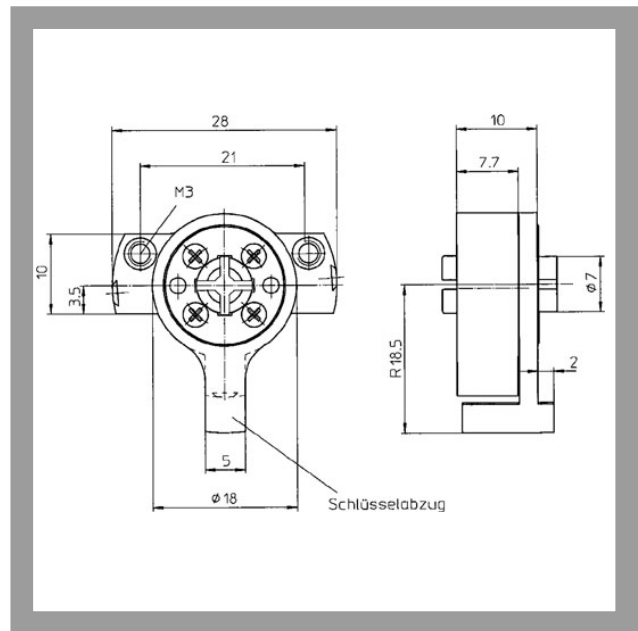

## 6-pin cross profile security lock

As variants of IKON pin cylinder systems, cross profiles provide security in the smallest of spaces. Rows of pins on three corresponding sides with minimal installation dimensions provide effective protection against manipulation. Cross profile locks are also available on request with a special paracentric profile. Suitable keys for concealed installation are available in different lengths from IKON.

### Area of Application

Application examples for IKON cross profile security locks are central units of alarm systems, metal lockers and cabinets, IT systems, cash boxes, contact switches, measuring and recording instruments, glass display cases or safes. Each existing tumbler or Chubb lock is transformed into a high-quality security lock by the cross profile lock. Locks with a keyway radius of 18.5mm or 16.5mm and a height of 8, 10, 12mm (with 6 tumblers) or 14 or 16mm (9 tumblers) are available for any conceivable type of lock.

### Product description

- Cam radius 18.5mm
- Height 12mm
- Opens on right and left
- Lockable from both sides
- Available with keyed different or keyed alike
- Key withdrawal only in locked position
- Locking path 360°
- Brass housing, steel cam
- Fixing with 2 screws
- Available for new locks as S2 profile with standard locking, S3 with restricted locking without security card
- Cross profile keys are available in different lengths (SSL=) from 70mm to 130mm

### Scope of delivery

- 1 security lock
- 2 cross profile keys, length 70mm (A)