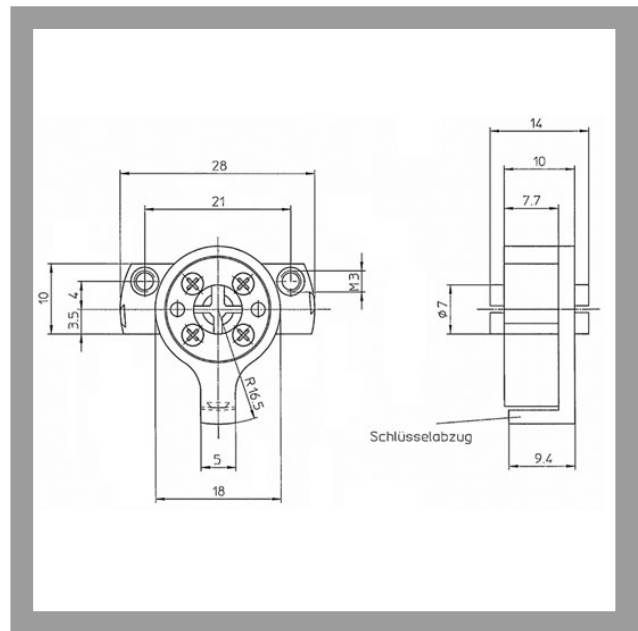

3120 Security lock with cross profile

Locks and locking systems with cross profile

Security locks with cross profile

6-pin cross profile security lock

As variants of IKON pin cylinder systems, cross profiles provide security in the smallest of spaces. Rows of pins on three corresponding sides with minimal installation dimensions provide effective protection against manipulation. Cross profile locks are also available on request with a special paracentric profile. Suitable keys for concealed installation are available in different lengths from IKON.

Area of Application

Application examples for IKON cross profile security locks are central units of alarm systems, metal lockers and cabinets, IT systems, cash boxes, contact switches, measuring and recording instruments, glass display cases or safes. Each existing tumbler or Chubb lock is transformed into a high-quality security lock by the cross profile lock. Locks with a keyway radius of 18.5mm or 16.5mm and a height of 8, 10, 12mm (with 6 tumblers) or 14 or 16mm (9 tumblers) are available for any conceivable type of lock.

IKON
ASSA ABLOY

ASSA ABLOY, the global leader
in door opening solutions

3120 Security lock with cross profile

6-pin cross profile security lock

Product description

- Cam radius 16.5mm
- Height 10mm
- Opens on right and left
- Lockable from both sides
- Available with keyed different or keyed alike
- Key withdrawal only in locked position
- Locking path 360°
- Brass housing, steel cam
- Fixing with 2 screws
- Available for new locks as S2 profile with standard locking, S3 with restricted locking without security card and SE1K profile with restricted locking with security card
- Cross profile keys are available in different lengths (SSL=) from 70mm to 130mm