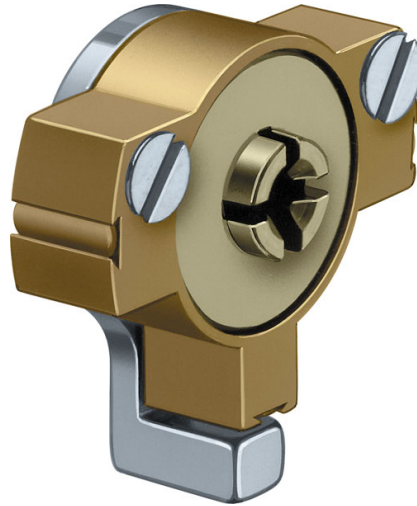

3120 Security lock with cross profile

Locks and locking systems with cross profile

Security locks with cross profile

6-pin cross profile security lock

As variants of IKON pin cylinder systems, cross profiles provide security in the smallest of spaces. Rows of pins on three corresponding sides with minimal installation dimensions provide effective protection against manipulation. Cross profile locks are also available on request with a special paracentric profile. Suitable keys for concealed installation are available in different lengths from IKON.

Area of Application

Application examples for IKON cross profile security locks are central units of alarm systems, metal lockers and cabinets, IT systems, cash boxes, contact switches, measuring and recording instruments, glass display cases or safes. Each existing tumbler or Chubb lock is transformed into a high-quality security lock by the cross profile lock. Locks with a keyway radius of 18.5mm or 16.5mm and a height of 8, 10, 12mm (with 6 tumblers) or 14 or 16mm (9 tumblers) are available for any conceivable type of lock.

IKON
ASSA ABLOY

ASSA ABLOY, the global leader
in door opening solutions

3120 Security lock with cross profile

6-pin cross profile security lock

Product description

- Cam radius 16.5mm
- Height 10mm
- Opens on right and left
- Lockable from both sides
- Available with keyed different or keyed alike
- Key withdrawal only in locked position
- Locking path 360°
- Brass housing, steel cam
- Fixing with 2 screws
- Available for new locks as S2 profile with standard locking, S3 with restricted locking without security card and SE1K profile with restricted locking with security card
- Cross profile keys are available in different lengths (SSL=) from 70mm to 130mm