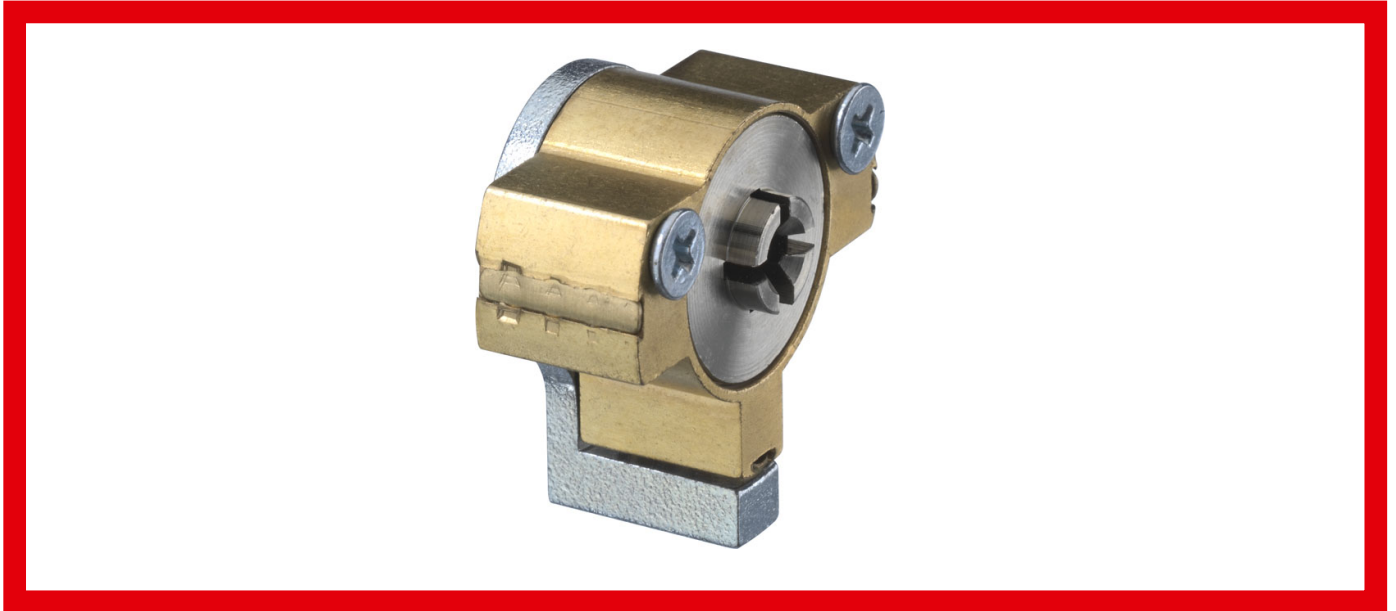

3191 Security lock with cross profile

Locks and locking systems with cross profile

Security locks with cross profile

9-pin cross profile security lock

As variants of IKON pin cylinder systems, cross profiles provide security in the smallest of spaces. Rows of pins on three corresponding sides with minimal installation dimensions provide effective protection against manipulation. Cross profile locks are also available on request with a special paracentric profile. Suitable keys for concealed installation are available in different lengths from IKON.

Area of Application

Application examples for IKON cross profile security locks are central units of alarm systems, metal lockers and cabinets, IT systems, cash boxes, contact switches, measuring and recording instruments, glass display cases or safes. Each existing tumbler or Chubb lock is transformed into a high-quality security lock by the cross profile lock. Locks with a keyway radius of 18.5mm or 16.5mm and a height of 8, 10, 12mm (with 6 tumblers) or 14 or 16mm (9 tumblers) are available for any conceivable type of lock.

IKON
ASSA ABLOY

ASSA ABLOY, the global leader
in door opening solutions

3191 Security lock with cross profile

9-pin cross profile security lock

Product description

- Cam radius 18.5mm
- Height 14mm
- Opens on right and left
- Lockable from both sides
- Available with keyed different or keyed alike
- Key withdrawal only in locked position
- Locking path 360°
- Brass housing, steel cam
- Fixing with 2 screws
- Available as S2 profile with standard locking and SE1K profile with restricted locking with security card
- Cross profile keys are available in different lengths (SSL=) from 70mm to 130mm

Accessories/Individual parts

- Cross profile key blank S100,SYS=KR

Compatible ASSA ABLOY products

- Escutcheon for cross profile security locks 1292
- Maintenance spray 8511

Scope of delivery

- 1 security lock
- 2 cross profile keys, length 100mm (C)