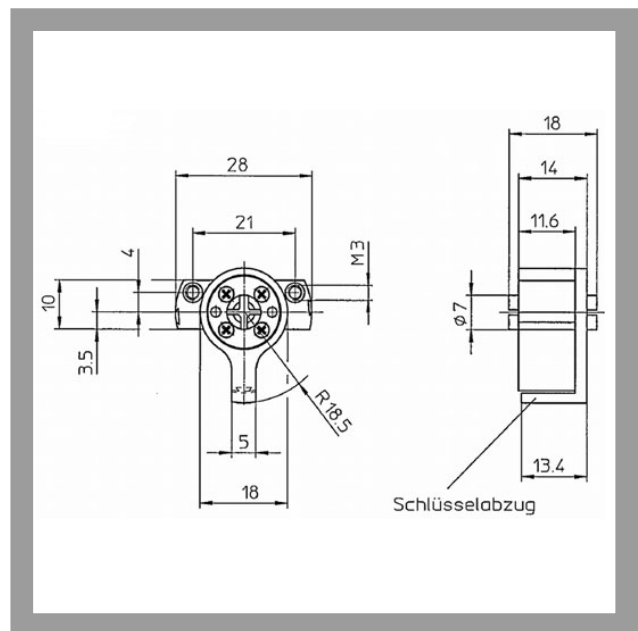

3191 Security lock with cross profile

Locks and locking systems with cross profile

Security locks with cross profile

9-pin cross profile security lock

As variants of IKON pin cylinder systems, cross profiles provide security in the smallest of spaces. Rows of pins on three corresponding sides with minimal installation dimensions provide effective protection against manipulation. Cross profile locks are also available on request with a special paracentric profile. Suitable keys for concealed installation are available in different lengths from IKON.

Area of Application

Application examples for IKON cross profile security locks are central units of alarm systems, metal lockers and cabinets, IT systems, cash boxes, contact switches, measuring and recording instruments, glass display cases or safes. Each existing tumbler or Chubb lock is transformed into a high-quality security lock by the cross profile lock. Locks with a keyway radius of 18.5mm or 16.5mm and a height of 8, 10, 12mm (with 6 tumblers) or 14 or 16mm (9 tumblers) are available for any conceivable type of lock.

IKON
ASSA ABLOY

ASSA ABLOY, the global leader
in door opening solutions

3191 Security lock with cross profile

9-pin cross profile security lock

Product description

- Cam radius 18.5mm
- Height 14mm
- Opens on right and left
- Lockable from both sides
- Available with keyed different or keyed alike
- Key withdrawal only in locked position
- Locking path 360°
- Brass housing, steel cam
- Fixing with 2 screws
- Available as S2 profile with standard locking and SE1K profile with restricted locking with security card
- Cross profile keys are available in different lengths (SSL=) from 70mm to 130mm

Accessories/Individual parts

- Cross profile key blank S100,SYS=KR

Compatible ASSA ABLOY products

- Escutcheon for cross profile security locks 1292
- Maintenance spray 8511

Scope of delivery

- 1 security lock
- 2 cross profile keys, length 100mm (C)