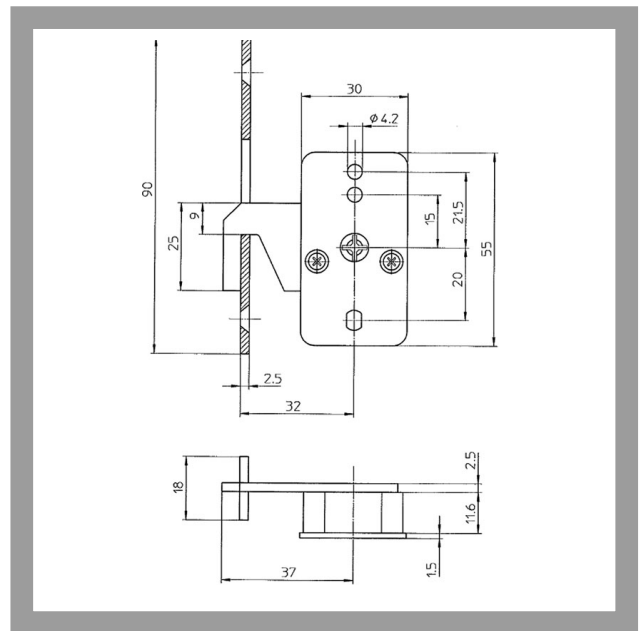

3376 Security lock with cross profile

Locks and locking systems with cross profile

Security locks with cross profile

9-pin cross profile security lock

As variants of IKON pin cylinder systems, cross profiles provide security in the smallest of spaces. Rows of pins on three corresponding sides with minimal installation dimensions provide effective protection against manipulation. Cross profile locks are also available on request with a special paracentric profile. Suitable keys for concealed installation are available in different lengths from IKON.

Area of Application

Application examples for IKON cross profile security locks are central units of alarm systems, metal lockers and cabinets, IT systems, cash boxes, contact switches, measuring and recording instruments, glass display cases or safes. Each existing tumbler or Chubb lock is transformed into a high-quality security lock by the cross profile lock. Locks with a keyway radius of 18.5mm or 16.5mm and a height of 8, 10, 12mm (with 6 tumblers) or 14 or 16mm (9 tumblers) are available for any conceivable type of lock.

IKON
ASSA ABLOY

ASSA ABLOY, the global leader
in door opening solutions

3376 Security lock with cross profile

9-pin cross profile security lock

Product description

- With zinc-plated steel hook locking lever
- Opens on right or left
- Lockable from both sides
- Brass cylinder housing, galvanised steel fixing plate
- Fixing of mounting plate with 4 screws
- Available for new locks as S2 profile with standard locking

Scope of delivery

- 1 security lock
- 2 cross profile keys, length 70mm (A)

3376 Security lock with cross profile

9-pin cross profile security lock

Article-No.

3376

PR=

S2