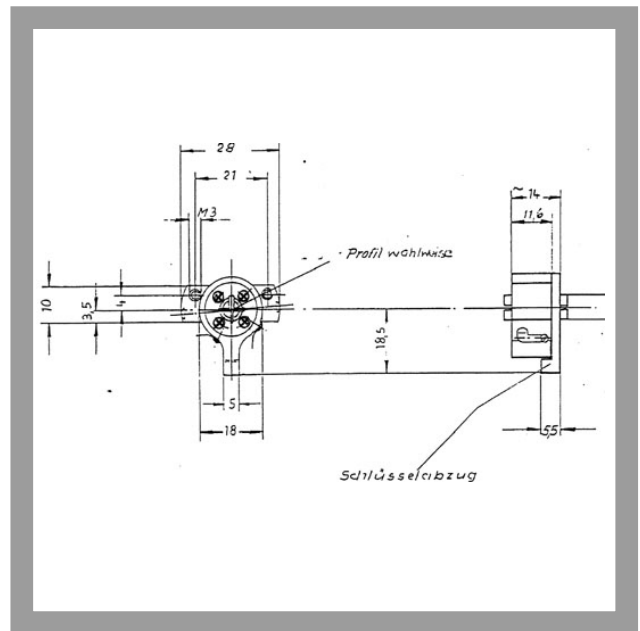

3800 Security lock with cross profile

Locks and locking systems with cross profile

Security locks with cross profile

9-pin cross profile security lock - for EMSE block lock

As variants of IKON pin cylinder systems, cross profiles provide security in the smallest of spaces. Rows of pins on three corresponding sides with minimal installation dimensions provide effective protection against manipulation. Cross profile locks are also available on request with a special paracentric profile. Suitable keys for concealed installation are available in different lengths from IKON.

Area of Application

Application examples for IKON cross profile security locks are central units of alarm systems, metal lockers and cabinets, IT systems, cash boxes, contact switches, measuring and recording instruments, glass display cases or safes. Each existing tumbler or Chubb lock is transformed into a high-quality security lock by the cross profile lock. Locks with a keyway radius of 18.5mm or 16.5mm and a height of 8, 10, 12mm (with 6 tumblers) or 14 or 16mm (9 tumblers) are available for any conceivable type of lock.

IKON
ASSA ABLOY

ASSA ABLOY, the global leader
in door opening solutions

3800 Security lock with cross profile

9-pin cross profile security lock - for EMSE block lock

Product description

- Suitable for use with IKON electromechanical shunt lock (EMSE)
- Cam radius 18.5mm
- Height 14mm
- Lockable from both sides
- Includes drilling protection
- Brass housing, steel cam
- Fixing with 2 screws
- Available for new locks as SE1K profile with restricted locking with security card
- Cross profile keys are available in different lengths (SSL=) from 70mm to 130mm

Accessories/Individual parts

- Cross profile key blank S100,SYS=KR

Compatible ASSA ABLOY products

- Escutcheon for cross profile security locks 1292
- Maintenance spray 8511

Scope of delivery

- 1 security lock
- 3 cross profile keys, length 70mm (A)