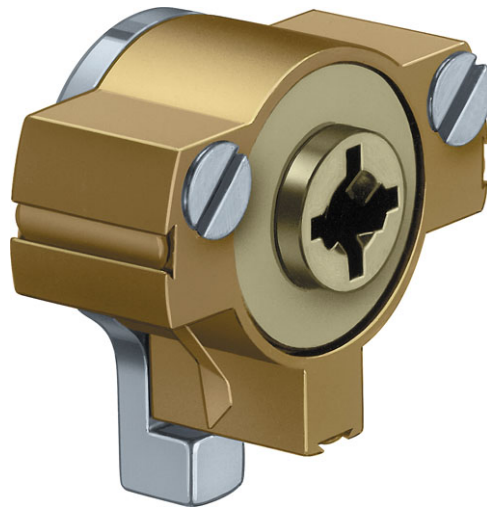

3800 Security lock with cross profile

Locks and locking systems with cross profile

Security locks with cross profile

9-pin cross profile security lock - for EMSE block lock

As variants of IKON pin cylinder systems, cross profiles provide security in the smallest of spaces. Rows of pins on three corresponding sides with minimal installation dimensions provide effective protection against manipulation. Cross profile locks are also available on request with a special paracentric profile. Suitable keys for concealed installation are available in different lengths from IKON.

Area of Application

Application examples for IKON cross profile security locks are central units of alarm systems, metal lockers and cabinets, IT systems, cash boxes, contact switches, measuring and recording instruments, glass display cases or safes. Each existing tumbler or Chubb lock is transformed into a high-quality security lock by the cross profile lock. Locks with a keyway radius of 18.5mm or 16.5mm and a height of 8, 10, 12mm (with 6 tumblers) or 14 or 16mm (9 tumblers) are available for any conceivable type of lock.

IKON
ASSA ABLOY

ASSA ABLOY, the global leader
in door opening solutions

3800 Security lock with cross profile

9-pin cross profile security lock - for EMSE block lock

Product description

- Suitable for use with IKON electromechanical shunt lock (EMSE)
- Cam radius 18.5mm
- Height 14mm
- Lockable from both sides
- Includes drilling protection
- Brass housing, steel cam
- Fixing with 2 screws
- Available for new locks as SE1K profile with restricted locking with security card
- Cross profile keys are available in different lengths (SSL=) from 70mm to 130mm

Accessories/Individual parts

- Cross profile key blank S100,SYS=KR

Compatible ASSA ABLOY products

- Escutcheon for cross profile security locks 1292
- Maintenance spray 8511

Scope of delivery

- 1 security lock
- 3 cross profile keys, length 70mm (A)