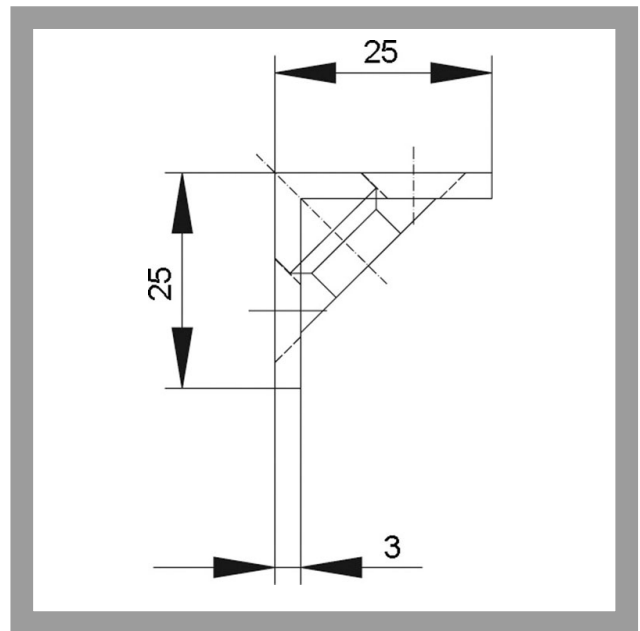

9M47,AUS=A/3 Bracket-security strike plate for rebated doors

Security strike plates

Bracket strike plates

With three anchors rounded bracket edge

IKON security strike plates provide the fundamental security for main entrance doors to houses and apartments in conjunction with mortise locks, locking cylinders and security fittings and offer a high degree of security against attempts to break or lever doors open. IKON strike plates are anchored in masonry with extremely long heavy-duty rawlplugs. Solid steel drill hole guide bushes with a 45° slant are extremely resistant to extraction attempts. IKON supplies a wide range of high-quality security strike plates for different applications.

Area of Application

IKON security strike plates are anchored in the door frame and act as receptor for the latch and bolt of the mortise lock. The slanted screws on IKON strike plates provide a high degree of stability and security. The receiver bushes for the heavy-duty rawlplugs also act as drill hole guides.

ASSA ABLOY

ASSA ABLOY, the global leader
in door opening solutions

9M47,AUS=A/3 Bracket-security strike plate for rebated doors

With three anchors rounded bracket edge

Product description

- Suitable for rebated doors
- Overall length 300mm
- Dimension on bolt side = 25mm
- Dimension on strike plate side = 3mm
- Available in dimension 300x25x25mm
- Standard galvanised finish (OF=VERZINKT)
- Other surfaces with limba (OF=LIMBA), white (OF=WEISS), brown (OF=BRAUN)
- With four fixing holes
- Material: steel