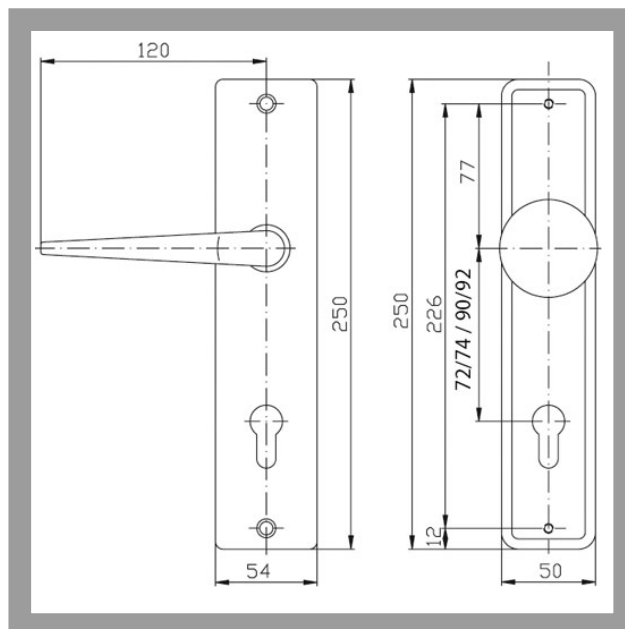

IKON
ASSA ABLOY

ASSA ABLOY, the global leader
in door opening solutions

SM10,AUS=W/410 Security fitting 351 - mushroom knob/handle

Product description

- With drilling protection plate effective protection against drilling of mortise lock
- Standard external backplate thickness 10mm (ZUE=10)
- Other external backplate thicknesses 12mm (ZUE=12), 15mm (ZUE=15), 20mm (ZUE=20)
- Execution prepared for round cylinder (VAR=RZ) is not available for external backplate thickness 12mm (ZUE=12)
- Standard version prepared for profile cylinder (VAR=PZ)
- Other executions prepared for round cylinder (VAR=RZ)
- Distance 72/74mm with 8mm square for apartment entrance doors (ABM=72/8) or (ABM=74/8)
- Distance 90/92mm with 10mm spindle for main entrance doors (ABM=90/10) or (ABM=92/10)
- Standard finish nickel silver (FB=F2)
- Alternative colours: silver (FB=F1) gold (FB=F3), Meta colour 1003 coated (FB=MC)
- Double screwed joint
- Available for standard room door thicknesses 38-42mm (TS=38-42) and standard house door thicknesses 48-52mm (TS=48-52), prepared for profile cylinder
- Material: aluminium

Accessories/Individual parts

- A-half spindle with M6-thread ZH 8 A 1M54
- Grub screw with hardened cone point ZH51 1M93

Compatible ASSA ABLOY products

- Double cylinder .551
- Double cylinder .531

Scope of delivery