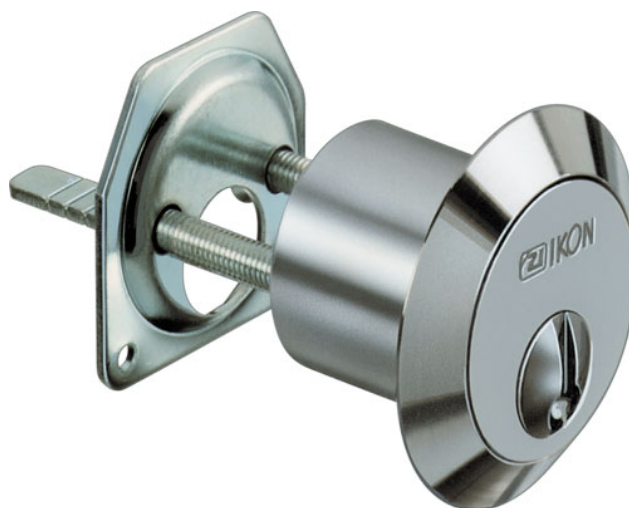

5050 External cylinder - system TK5

Mechanical locking cylinders

External cylinder

Locking cylinders form the core element of secure locking systems and represent IKON's core competency. The product range meets challenging security requirements with sophisticated solutions. High-quality IKON locking cylinders provide high protection against intruders. Standard equipment in this respect includes anti-drilling devices, security cards and panic functions. Patented profiles are a direct result of decades of experience gained in precision engineering and are effectively equipped against even the latest intrusion or burglary techniques. These features include innovative VECTOR profiles and the IKON reversible key profile WSW-W10.

Area of Application

External cylinders are used together with auxiliary locks (e.g. rim locks and multiple locking systems). This enables actuation of auxiliary locks from outside.

IKON
ASSA ABLOY

ASSA ABLOY, the global leader
in door opening solutions

5050 External cylinder - system TK5

Product description

- 5 pin tumblers
- Brass cylinder
- Standard finish, satin nickel-plated (OF=MV)
- Other surfaces: brass, mat brushed (OF=MG), polished brass (OF=MP)
- Drilling protection (AB=), locking wave (SW=), additional lateral scanning, security card depending on profile (PR=)
- Key with round metal head
- Spherical cylinder core head with reinforced key guide
- Core pins made of special wear-resistant bronze
- Screwed into position with separate fixing plate and two M5 screws