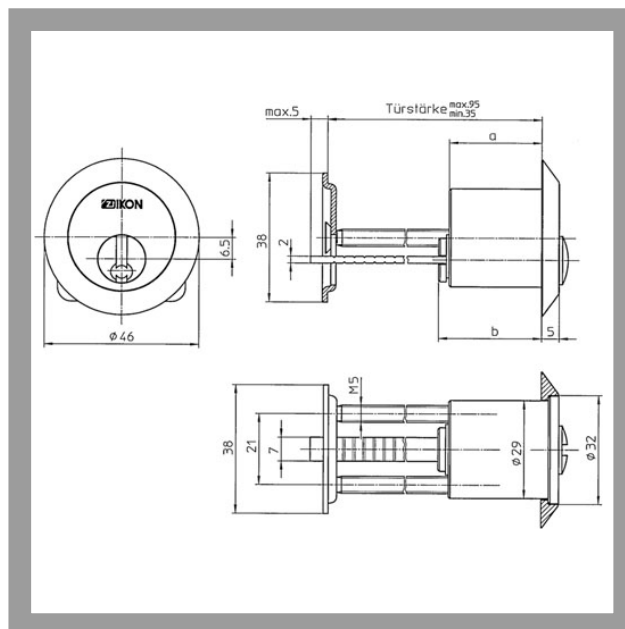

5050 External cylinder - system TK5

Product description

- 5 pin tumblers
- Brass cylinder
- Standard finish, satin nickel-plated (OF=MV)
- Other surfaces: brass, mat brushed (OF=MG), polished brass (OF=MP)
- Drilling protection (AB=), locking wave (SW=), additional lateral scanning, security card depending on profile (PR=)
- Key with round metal head
- Spherical cylinder core head with reinforced key guide
- Core pins made of special wear-resistant bronze
- Screwed into position with separate fixing plate and two M5 screws

Scope of delivery

- 1 external cylinder
- 1 shim ring
- 1 fixing plate
- 3 nickel silver keys
- 2 screws M5x30

5050 External cylinder - system TK5

Current profiles for individual locking

Profile (PR=)	Standard profile N2.	Locking wave profile 2PE
Profile version	61	54
With security card included	No	Yes
Drilling protection (AB=)	Stahlstifte und Stahlkugeln	2
Emergency device (GE=)	optional	BS
Locking wave (SW=)	-	1
VdS class	-	Class B+
RAL quality symbol	-	Yes
DIN class	-	Class 82
Modular system (GBK=)	-	-
Additional lateral pins	-	4
Factory-keyed profile/Client profile	Factory-keyed profile	Factory-keyed profile
Key head shape	Round	Round