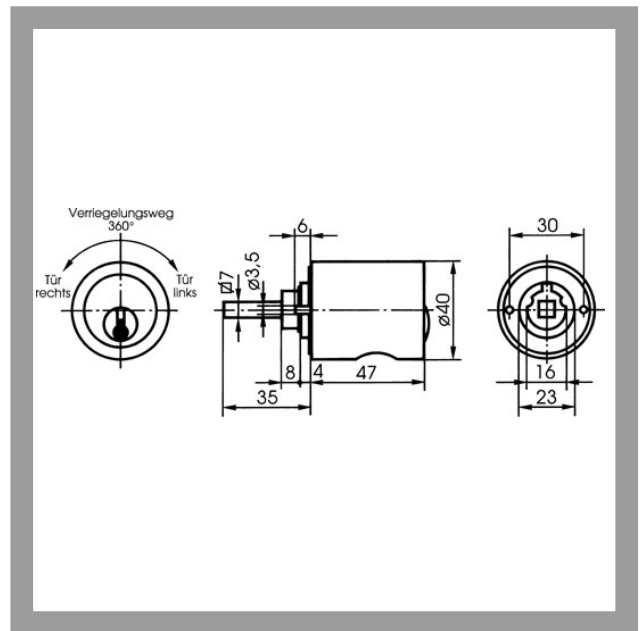

5186 Furniture lock cylinder - system TK5

Round, 40 mm

Product description

- 5 pin tumblers
- Brass cylinder
- Standard finish, satin nickel-plated (OF=MV)
- Other surfaces: brass, mat brushed (OF=MG), polished brass (OF=MP)
- Polyamide or metal housing
- Standard housing colour light grey (FB=LGR)
- Other housing colours: brown (FB=BN), dark blue (FB=DBL), dark green (FB=DGN), dark red (FB=DRT), light grey (FB=HGR), olive (FB=OL), red (FB=RT), black (FB=SW), white (FB=WS), satin nickel-plated (FB=MV)
- 7mm spindle
- Fixing with Parker screw
- Directional specification (S=L) or (S=R) required
- Locking wave (SW=), additional lateral scanning and security card depending on profile (PR=)
- Key with round metal head
- Spherical cylinder core head with reinforced key guide
- Core pins made of special wear-resistant bronze