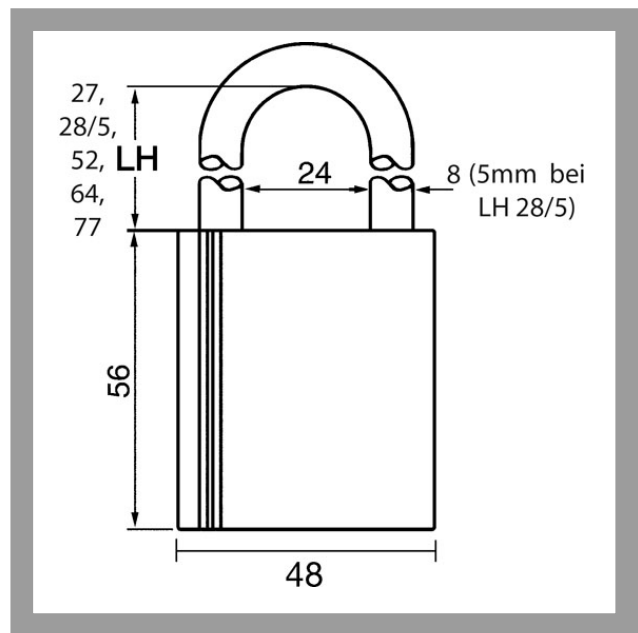

## Product description

- 5 pin tumblers
- Brass cylinder
- Brass housing
- Matt chrome-plated surface
- Standard housing colour black chrome
- Clear vertical shackle height 27 mm
- Other shackle heights (AUS=LH52, 64, 77, 28/5)
- Steel shackle, diameter 8mm, hardened and chrome-plated
- Steel shackle diameter 5mm at shackle height 28mm (AUS=LH28/5), hardened and chrome-plated
- Available for individual locking with standard locking (AA=NML) without security card or restricted locking (AA=SP) with security card
- Available for locking systems in different system types (AA=...)
- Locking wave (SW=), additional lateral scanning and security card depending on profile (PR=)
- Key with round metal head
- Spherical cylinder core head with reinforced key guide
- Core pins made of special wear-resistant bronze