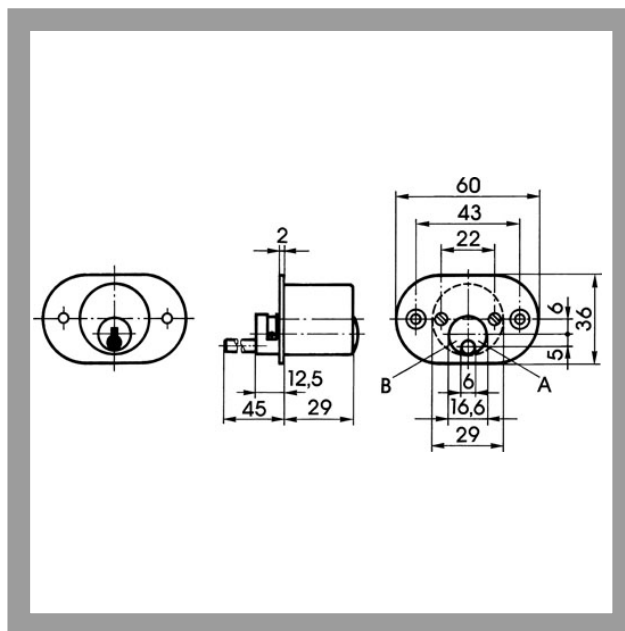

5427 Furniture cylinder - system TK5

29mm diameter for front central locks

Product description

- 5 pin tumblers
- Brass cylinder
- Standard finish, satin nickel-plated (OF=MV)
- Other surfaces: satin nickel-plated (OF=MV), brass, mat brushed (OF=MG), polished brass (OF=MP)
- Locking path 360°, cam path 180° left (SST=L) or right (SST=R)
- Please give locking direction (SST=) when ordering
- Stroke 10 mm
- Key withdrawal in both end positions
- Locking wave (SW=), additional lateral scanning and security card depending on profile (PR=)
- Key with round metal head
- Spherical cylinder core head with reinforced key guide
- Core pins made of special wear-resistant bronze