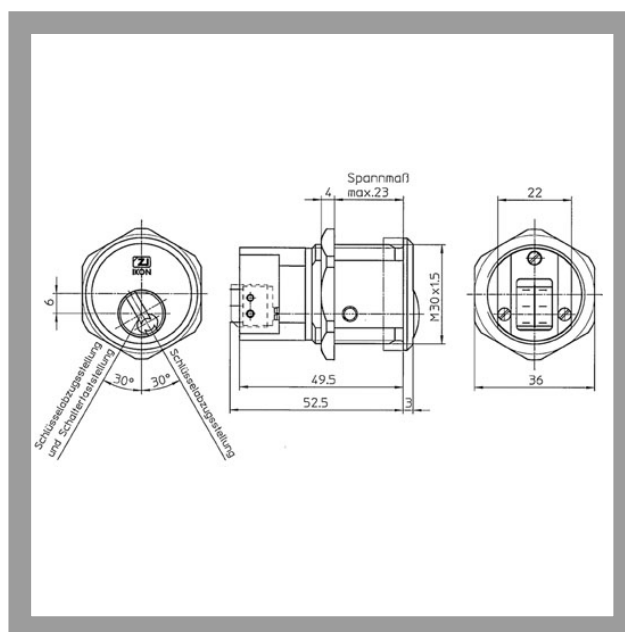

# 5512 Switching cylinder - system TK5

Mechanical locking cylinders

Switching cylinder

30mm diameter, laterally flattened to  
22mm

Locking cylinders form the core element of secure locking systems and represent IKON's core competency. The product range meets challenging security requirements with sophisticated solutions. High-quality IKON locking cylinders provide high protection against intruders. Standard equipment in this respect includes anti-drilling devices, security cards and panic functions. Patented profiles are a direct result of decades of experience gained in precision engineering and are effectively equipped against even the latest intrusion or burglary techniques. These features include innovative VECTOR profiles and the IKON reversible key profile WSW-W10.

# 5512 Switching cylinder - system TK5

30mm diameter, laterally flattened to 22mm

## Product description

- 5 pin tumblers
- Brass cylinder
- Standard finish, satin nickel-plated (OF=MV)
- Other surfaces: brass, mat brushed (OF=MG), polished brass (OF=MP)
- Switching cylinder with 1 scanning and 1 key withdrawal position
- Two microswitches F477 (Burgess) (VAC 250 V/ resistive load 5A, VAC 250 V/ inductive load 0.5 A)
- Key rotation 60°
- A rotation actuates switching device (e.g. underground car parks, etc.).
- Key with round metal head
- Spherical cylinder core head with reinforced key guide