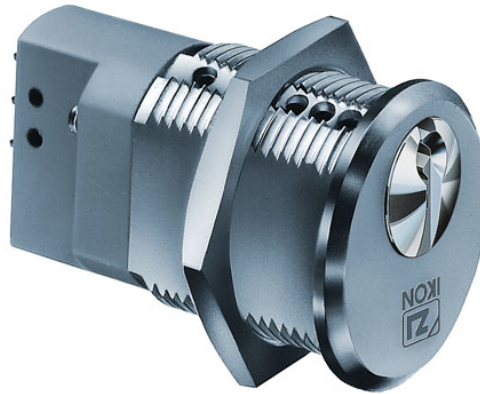

# 5512 Switching cylinder - system TK5

Mechanical locking cylinders

Switching cylinder

30mm diameter, laterally flattened to  
22mm

Locking cylinders form the core element of secure locking systems and represent IKON's core competency. The product range meets challenging security requirements with sophisticated solutions. High-quality IKON locking cylinders provide high protection against intruders. Standard equipment in this respect includes anti-drilling devices, security cards and panic functions. Patented profiles are a direct result of decades of experience gained in precision engineering and are effectively equipped against even the latest intrusion or burglary techniques. These features include innovative VECTOR profiles and the IKON reversible key profile WSW-W10.

## Area of Application

Switching cylinders are mainly used for electrical equipment, switching systems or lift controls. IKON supplies different switch cylinder versions to suit various areas of application.

# 5512 Switching cylinder - system TK5

30mm diameter, laterally flattened to 22mm

## Product description

- 5 pin tumblers
- Brass cylinder
- Standard finish, satin nickel-plated (OF=MV)
- Other surfaces: brass, mat brushed (OF=MG), polished brass (OF=MP)
- Switching cylinder with 1 scanning and 1 key withdrawal position
- Two microswitches F477 (Burgess) (VAC 250 V/ resistive load 5A, VAC 250 V/ inductive load 0.5 A)
- Key rotation 60°
- A rotation actuates switching device (e.g. underground car parks, etc.).
- Key with round metal head
- Spherical cylinder core head with reinforced key guide