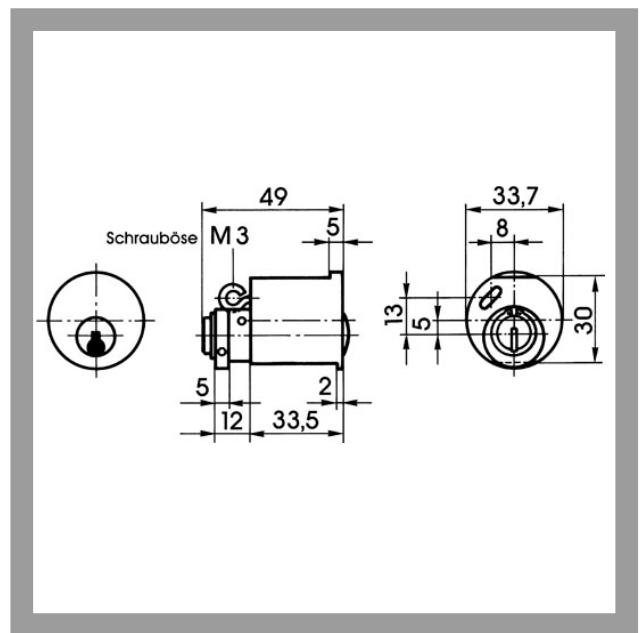

Area of Application

Special cylinders for use in IKON key-safe tube.

IKON
ASSA ABLOY

ASSA ABLOY, the global leader
in door opening solutions

5549 Special cylinder for key-safe tube - system TK5

33.7 mm diameter

Product description

- 5 pin tumblers
- Brass cylinder
- Standard finish, matt chrome-plated (OF=MC)
- Other surfaces: satin nickel-plated (OF=MV), brass, mat brushed (OF=MG), polished brass (OF=MP)
- Available for locking systems in different system types (AA=...)
- Available for individual locking with standard locking (AA=NML) without security card or restricted locking (AA=SP) with security card
- Drilling protection class 2 (AB=2)
- Locking wave (SW=), additional lateral scanning and security card depending on profile (PR=)
- Key with round metal head
- Spherical cylinder core head with reinforced key guide
- Core pins made of special wear-resistant bronze