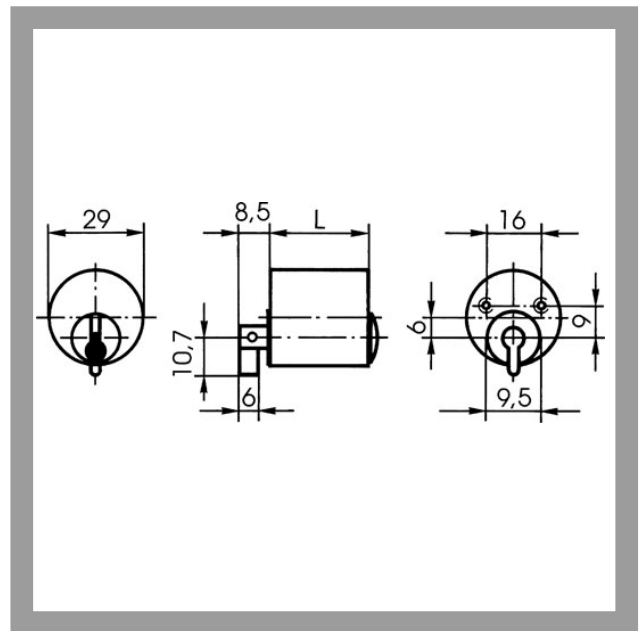

5577,AUS=2 Furniture cylinder - system TK5

29mm diameter

Product description

- 5 pin tumblers
- Brass cylinder
- Standard finish, satin nickel-plated (OF=MV)
- Other surfaces: brass, mat brushed (OF=MG), polished brass (OF=MP)
- Standard cylinder length L=A 24mm
- Cylinder fixing with 2 screws M3 on lock cover
- Drilling protection (AB=), locking wave (SW=), additional lateral scanning, security card depending on profile (PR=)
- Key with round metal head
- Spherical cylinder core head with reinforced key guide
- Core pins made of special wear-resistant bronze