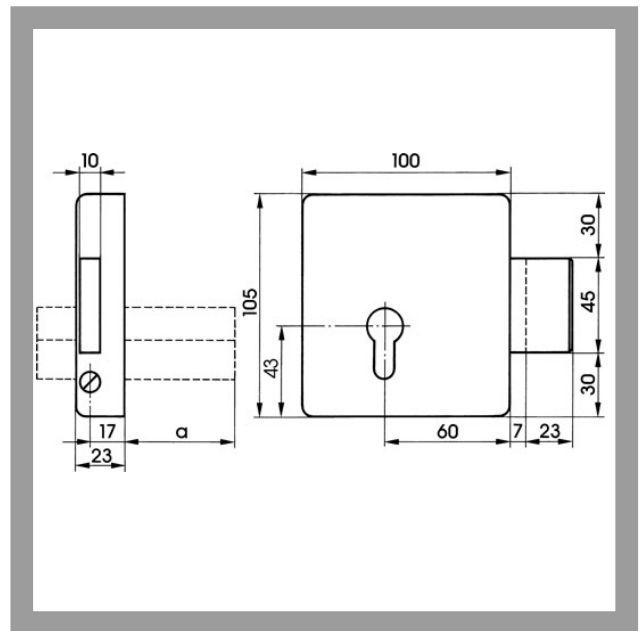

## Product description

- Drawn sheet steel lock case, galvanised
- Solid steel bolt, massiv, galvanised
- Bolt protrudes 7mm, 2-throw, 23mm extension
- Backset 60mm
- For rebated and non-rebated doors
- Suitable for DIN left (S=R) or DIN right (S=L)
- Surface mounted