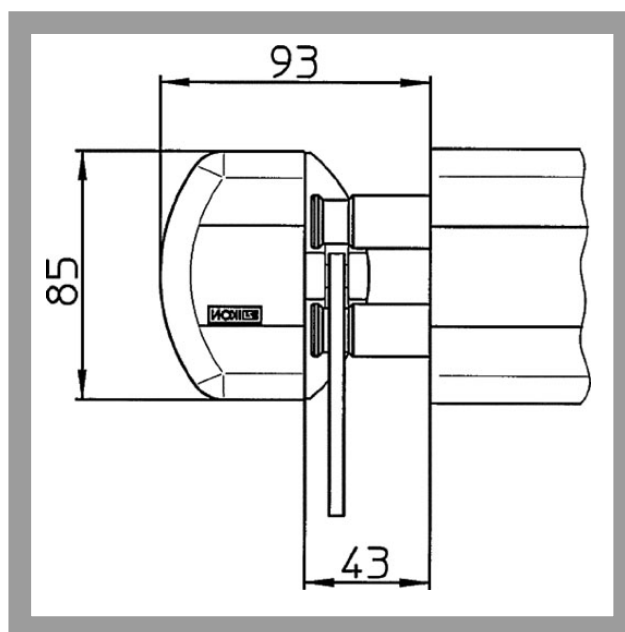

8450 Security link lock case

For IKON Protector bar DRS

Product description

- Supplement to the Protector bar DRS allowing restricted opening of the door for security checks
- Standard finish white (FB=WS)
- Other finishes brown (FB=BN), silver (FB=SGR)
- Material: matt chrome-plated steel

Compatible ASSA ABLOY products

- Protector bar DRS 8443
- Protector bar DRS 8446
- Protector bar DRS 8448

Scope of delivery

- 1 security link lock case with fixing material