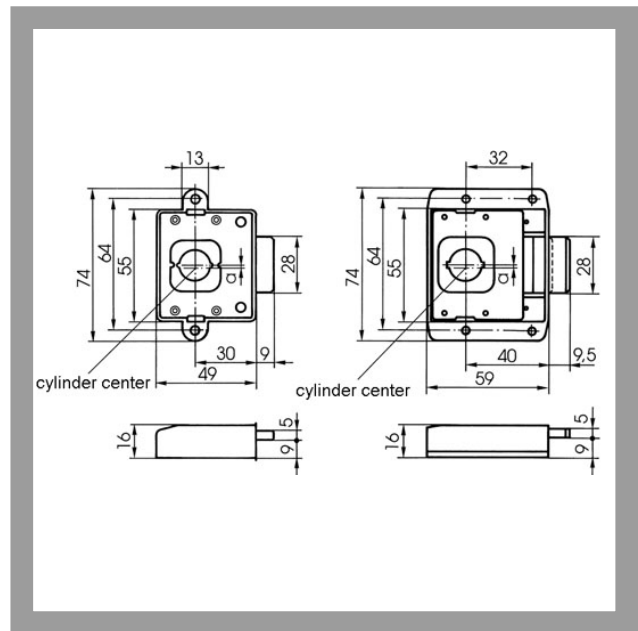

ASSA ABLOY

ASSA ABLOY, the global leader
in door opening solutions

8635 Furniture bolt lock

Surface mounted

Product description

- Metal lock case, nickel-plated surface
- Suitable for left and right hinged doors
- Dead bolt, single throw
- Available with backsets (DOR=) 30mm and 40mm
- Dimensioned drawing a=Offsetting of cylinder from lock centre for .577,AUS=1 by up to 1.6mm for 2575,AUS=1 by up to 0.4mm
- With 2 or 4 fixing holes
- Distance between fixing holes 64mm
- Only for use in conjunction with compatible IKON furniture cylinders
- ASSA ABLOY will only accept responsibility for the correct function of cylinder and lock if those are applied in combination