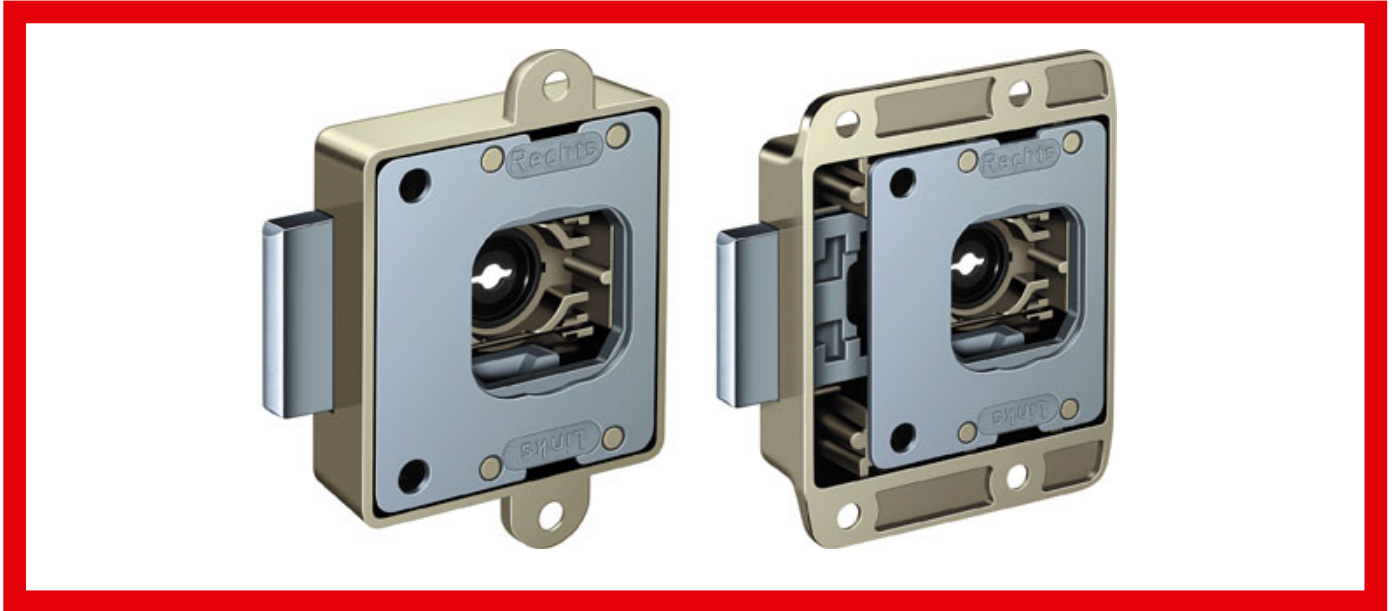

8635 Furniture bolt lock

Furniture locks

Furniture locks

Surface mounted

How many important documents, personal possessions and valuables, files, plans, design drawings, instruments, medicaments, etc. are kept in drawers, compartments or safes and cabinets? All these items, which sometimes cannot be valued accurately and may frequently be irreplaceable, or possibly dangerous for people, require a secure lock. However, this lock must fit into the framework of the piece of furniture involved. IKON provides a small but effective range of bolt locks for doors and drawers and espagnolette locks for offices, households and functional furniture.

Area of Application

IKON furniture locks are best used in conjunction with suitable IKON locking cylinders and their accessories. The use of IKON locking cylinders in the furniture lock also enables the integration of different pieces of furniture (e.g. desks, filing cabinets, drawing cabinets, etc.) in a locking system.

ASSA ABLOY

ASSA ABLOY, the global leader
in door opening solutions

8635 Furniture bolt lock

Surface mounted

Product description

- Metal lock case, nickel-plated surface
- Suitable for left and right hinged doors
- Dead bolt, single throw
- Available with backsets (DOR=) 30mm and 40mm
- Dimensioned drawing a=Offsetting of cylinder from lock centre for .577,AUS=1 by up to 1.6mm for 2575,AUS=1 by up to 0.4mm
- With 2 or 4 fixing holes
- Distance between fixing holes 64mm
- Only for use in conjunction with compatible IKON furniture cylinders
- ASSA ABLOY will only accept responsibility for the correct function of cylinder and lock if those are applied in combination