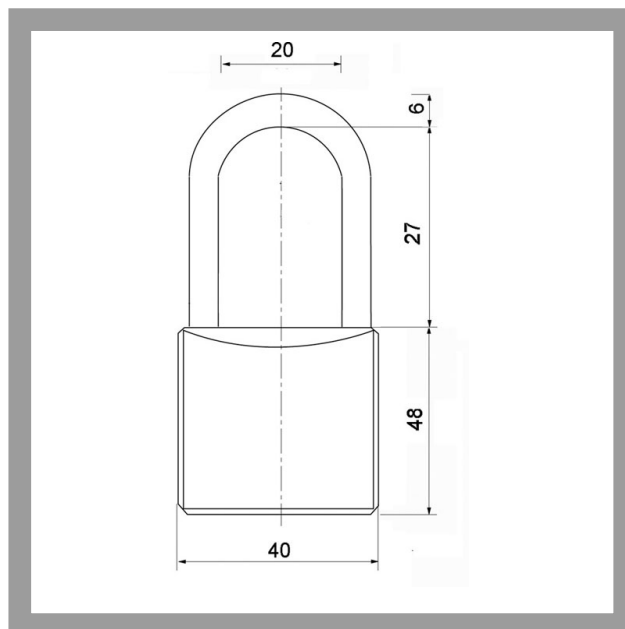

ASSA ABLOY

ASSA ABLOY, the global leader
in door opening solutions

9M02,AUS=LH27 Padlock with number combination

Product description

- Material: brass
- Clear vertical shackle height 27 mm
- Width 40mm, lock body height 48mm
- Shackle height 27mm, shackle width 20mm
- Shackle diameter 6mm
- Hardened steel shackle
- Quadruple number combination