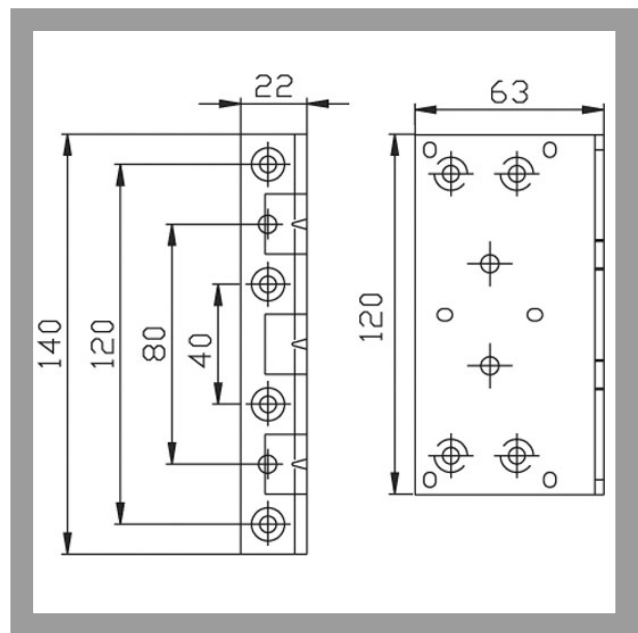

9M08 Krallfix® 3 hinge safety mechanism

Universal security for the hinge side

Product description

- Makes forcing open the door, window or balcony door more difficult
- Not suitable for tilt and turn windows and balcony doors
- Operation of door or window (e.g. opening, closing) is not affected
- Standard finish white RAL 9016 coated (FB=WS)
- Other finishes: brown (FB=BN)
- Material: galvanised steel, partially coated

Accessories/Individual parts

- Shim for Krallfix® 3 9M09
- Drilling template for IKON Krallfix® 3 door safety mechanism 9M76, TEIL=BS KRALLFIX III

Compatible ASSA ABLOY products

- Krallfix® 4 window locking device 9M01, AUS=MIT FG
- Krallfix® 4 window locking device 9M01, AUS=OHNE FG
- Kralltec® window and door locking device 9M04, AUS=MIT DZ
- Kralltec® window and door locking device, not lockable 9M04, AUS=OHNE ZYL

Scope of delivery

- 2 hinge safety mechanisms with installation material (screws, shims, cover cap)